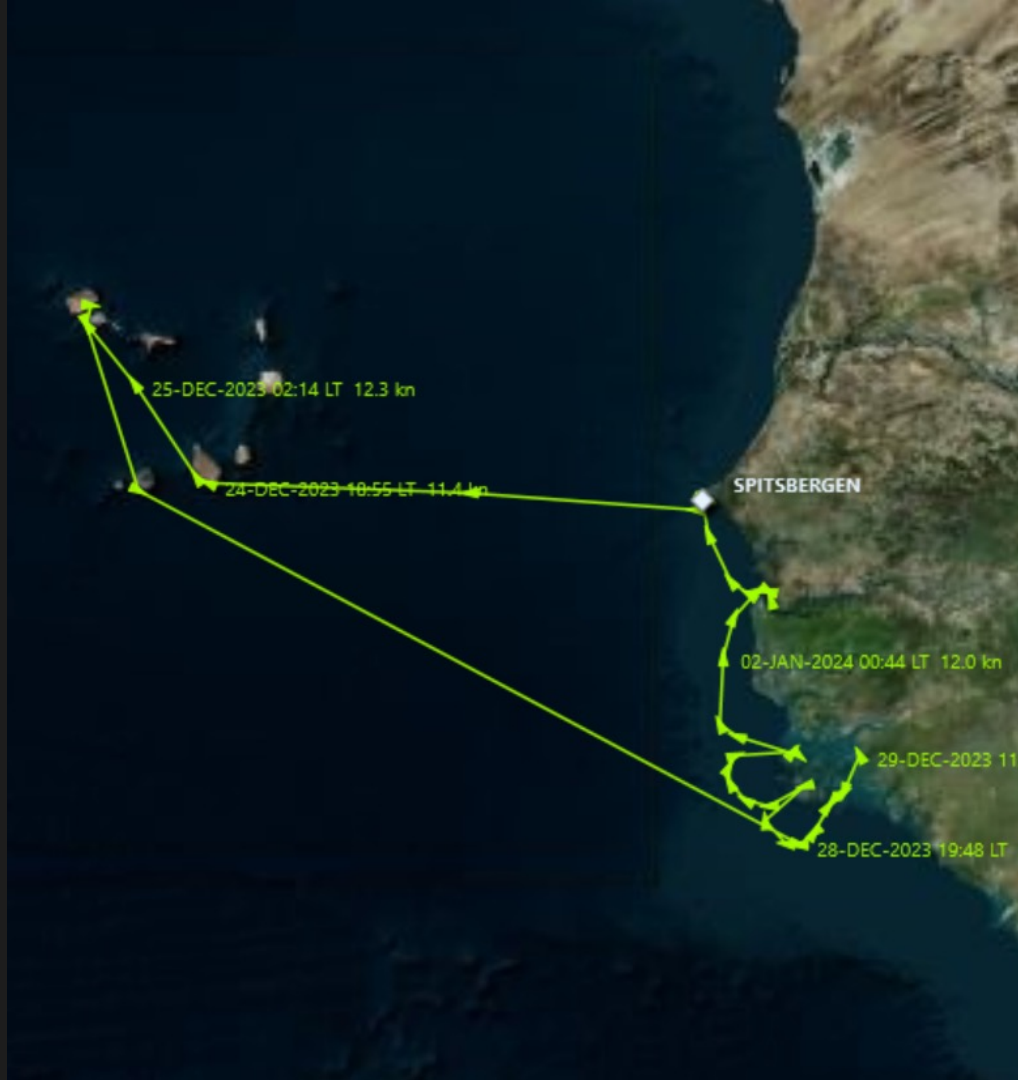

MS SPITSBERGEN

West African Archipelago Expedition Cruise -
Cape Verde & Bissagos Island Cruise
December 22nd 2024 - January 3rd 2024

West African Archipelago Expedition Cruise - Cape Verde & Bissagos Island Cruise

Our Voyage

DAKAR TO DAKAR

Friday December 22nd to
Sunday December 24th

- DAKAR
- PRAIA

Sunday December 24th to Monday December 25th

- PRAIA
- SANTO ANTAO

Monday December 25th to
Tuesday December 26th

● SANTO ANTAO

- CARAVELA, BISSAGOS ISLANDS
- CARACHE & KERE, BISSAGOS ISLANDS

Monday January 1st to Tuesday January 2nd

- KERE, BISSAGOS ISLANDS
- BANJUL, THE GAMBIA

Tuesday January 2nd to
Wednesday January 3rd

● BANJUL (THE GAMBIA)

● DAKAR (SENEGAL)