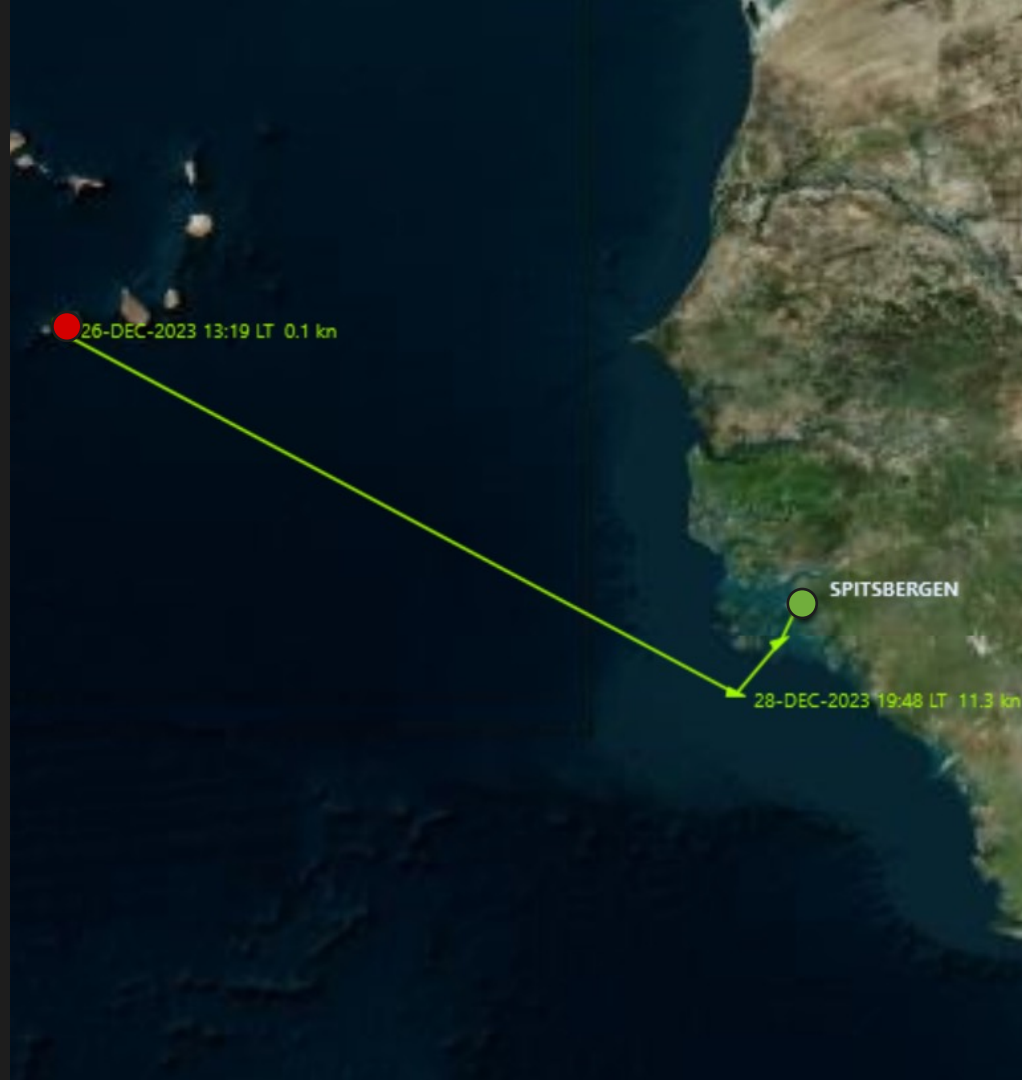

MS SPITSBERGEN

West African Archipelago Expedition Cruise -
Cape Verde & Bissagos Island Cruise
December 22nd 2024 - January 3rd 2024

West African Archipelago Expedition Cruise - Cape Verde & Bissagos Island Cruise

Our Voyage

DAKAR TO DAKAR

Friday December 22nd to
Sunday December 24th

- DAKAR
- PRAIA

Sunday December 24th to Monday December 25th

- PRAIA
- SANTO ANTAO

Monday December 25th to
Tuesday December 26th

● SANTO ANTAO

● FOGO

Tuesday December 26th to Friday December 29th

● FOGO

● BOLAMA, BISSAGOS ISLANDS

Saturday December 30th to Sunday December 31st

- ORANGO, BISSAGOS ISLANDS
- CARAVELA, BISSAGOS ISLANDS

Sunday December 31st to Monday January 1st

- CARAVELA, BISSAGOS ISLANDS
- CARACHE & KERE, BISSAGOS ISLANDS

Monday January 1st to Tuesday January 2nd

- KERE, BISSAGOS ISLANDS
- BANJUL, THE GAMBIA

Tuesday January 2nd to
Wednesday January 3rd

● BANJUL (THE GAMBIA)