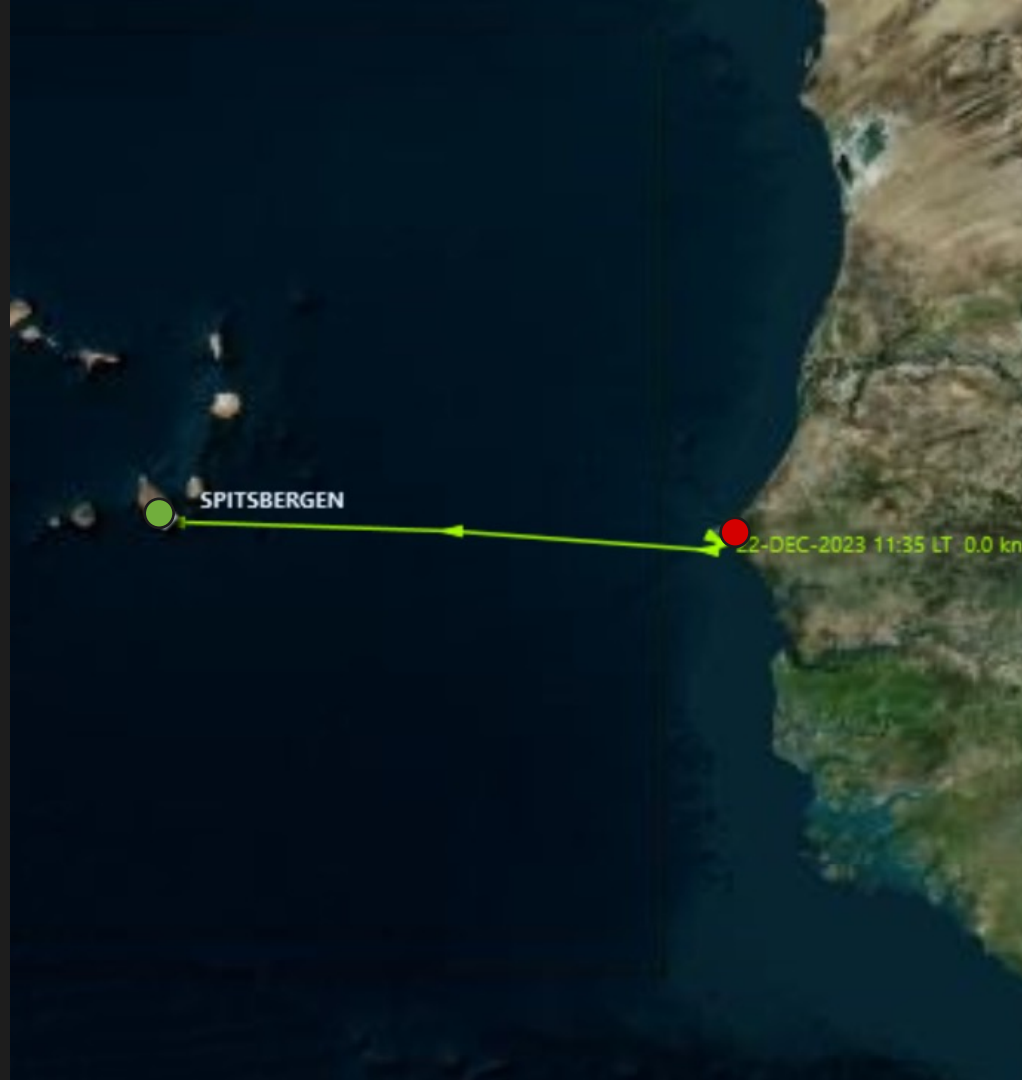

MS SPITSBERGEN

West African Archipelago Expedition Cruise -
Cape Verde & Bissagos Island Cruise
December 22nd 2024 - January 3rd 2024

West African Archipelago Expedition Cruise - Cape Verde & Bissagos Island Cruise

Our Voyage

DAKAR TO DAKAR

Friday December 22nd to
Sunday December 24th

- DAKAR
- PRAIA

Sunday December 24th to Monday December 25th

- PRAIA
- SANTO ANTAO

Monday December 25th to
Tuesday December 26th

● SANTO ANTAO

- CARAVELA, BISSAGOS ISLANDS
- CARACHE & KERE, BISSAGOS ISLANDS

Monday January 1st to Tuesday January 2nd

- KERE, BISSAGOS ISLANDS
- BANJUL, THE GAMBIA

Tuesday January 2nd to
Wednesday January 3rd

● BANJUL (THE GAMBIA)

● DAKAR (SENEGAL)