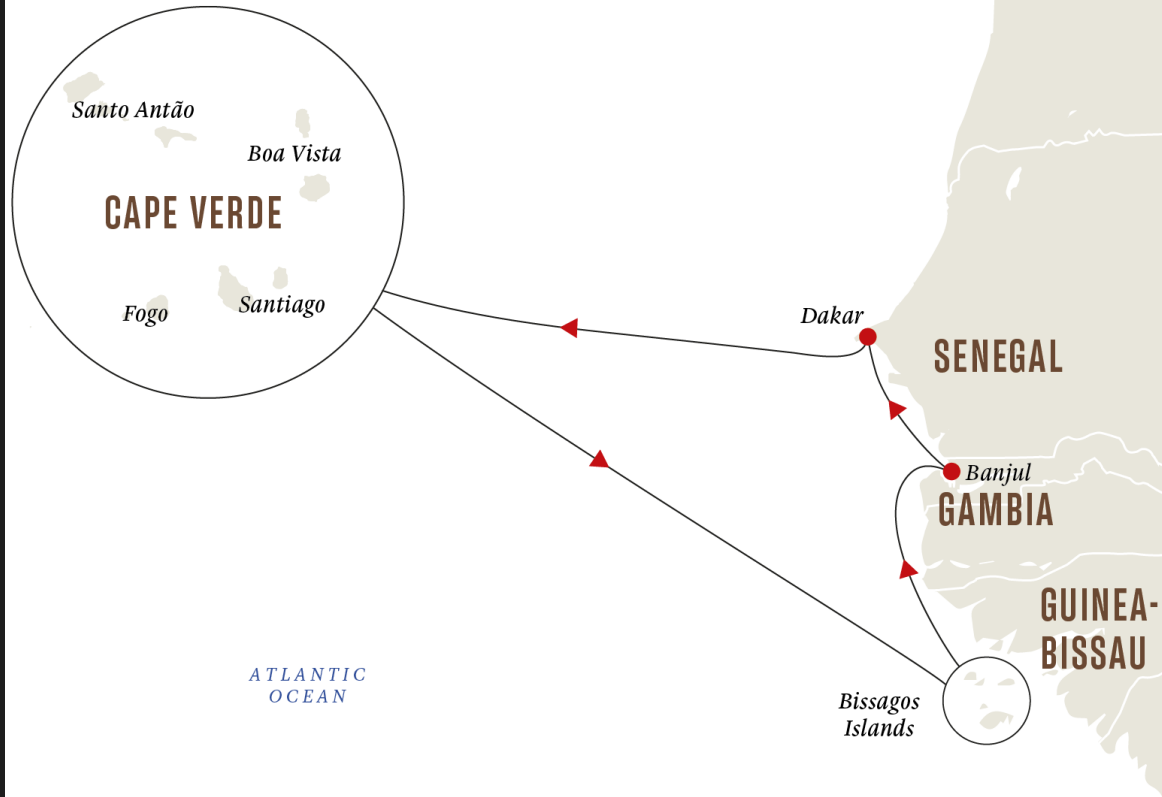

MS SPITSBERGEN

West African Archipelago Expedition Cruise -
Cape Verde & Bissagos Island Cruise
December 22nd 2024 - January 3rd 2024

West African Archipelago Expedition Cruise - Cape Verde & Bissagos Island Cruise

Our Voyage

DAKAR TO DAKAR

Friday December 22nd to
Sunday December 24th

- DAKAR
- PRAIA

Sunday December 24th to Monday December 25th

- PRAIA
- SANTO ANTAO

Monday December 25th to
Tuesday December 26th

● SANTO ANTAO

- CARAVELA, BISSAGOS ISLANDS
- CARACHE & KERE, BISSAGOS ISLANDS

Monday January 1st to Tuesday January 2nd

- KERE, BISSAGOS ISLANDS
- BANJUL, THE GAMBIA

Tuesday January 2nd to
Wednesday January 3rd

● BANJUL (THE GAMBIA)

● DAKAR (SENEGAL)