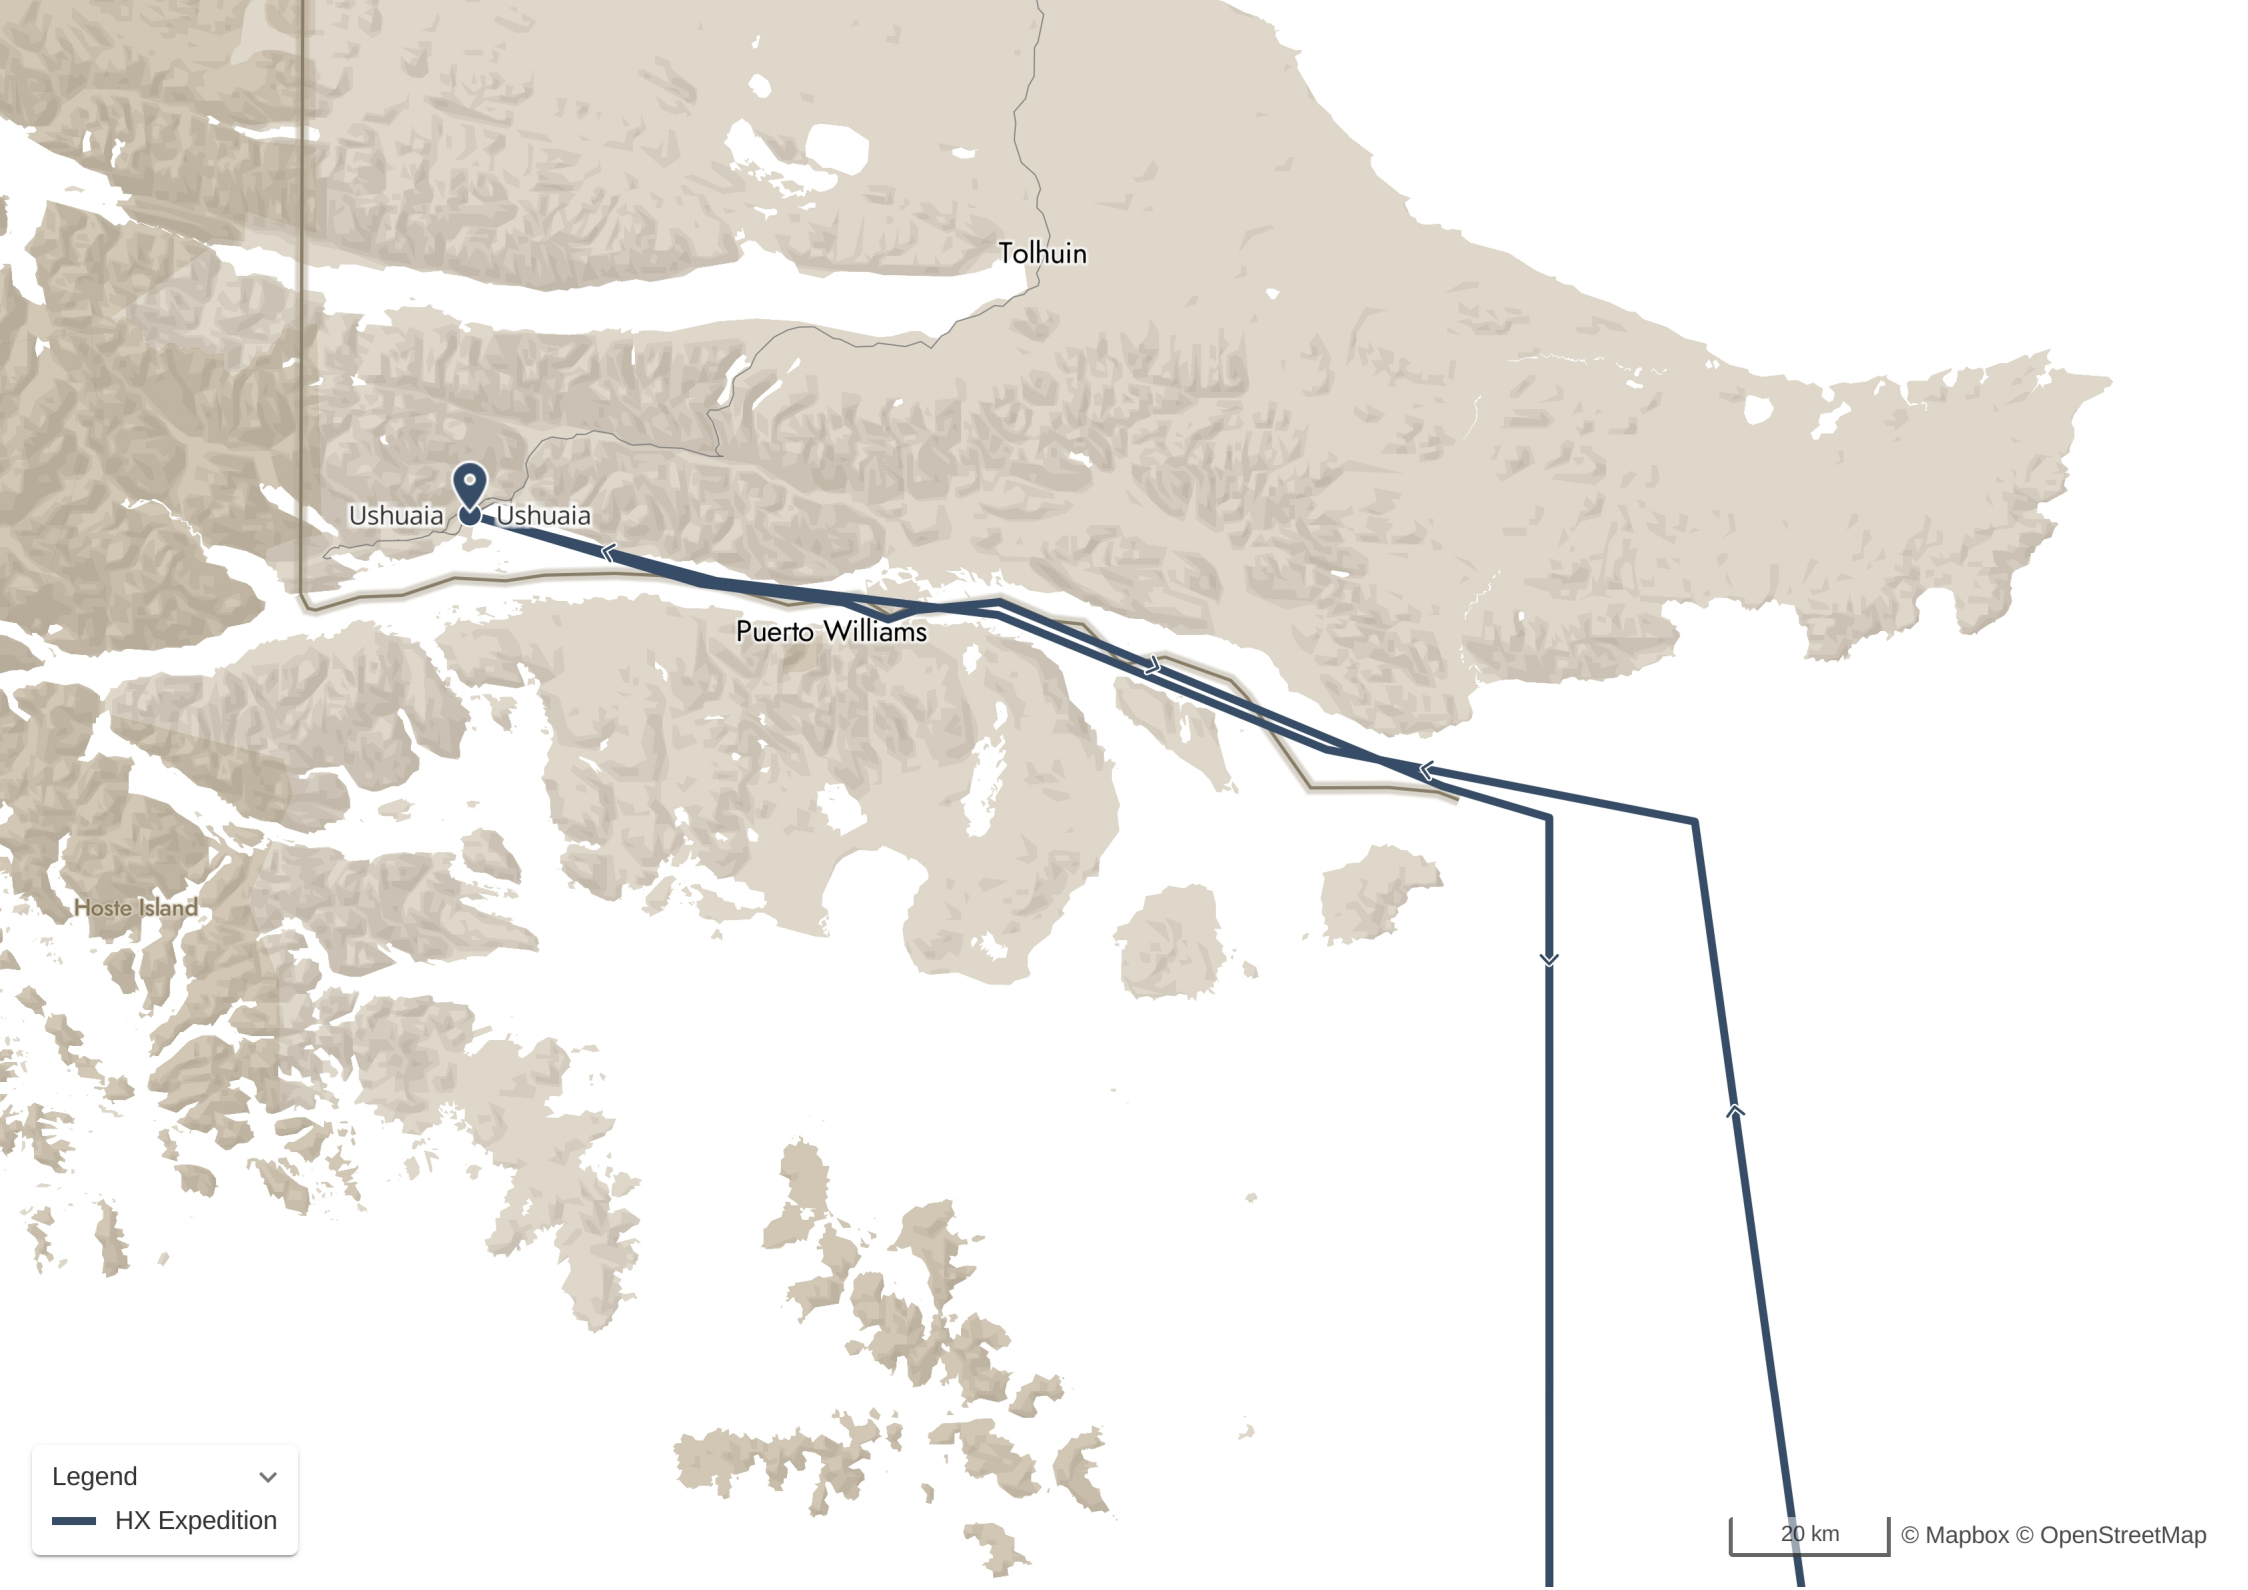

King George Island - Jan 2, 2024

King George Island

Orne Harbour - Jan 4, 2024

Orne Harbour

Kerr Point Camping - Jan 4, 2024

📍 Kerr Point Camping

Borgen Bay - Jan 5, 2024

📷 Borgen Bay

Damoy Point - Jan 5, 2024

📷 Damoy Point

At Sea - Jan 6, 2024

At Sea - Jan 7, 2024

At Sea

Ushuaia Ushuaia

Tolhuin

Puerto Williams

Hoste Island

Legend

 HX Expedition

20 km

© Mapbox © OpenStreetMap

Ushuaia, Argentina - Jan 8, 2024

logbook.travelmap.net/20231229-amant2321