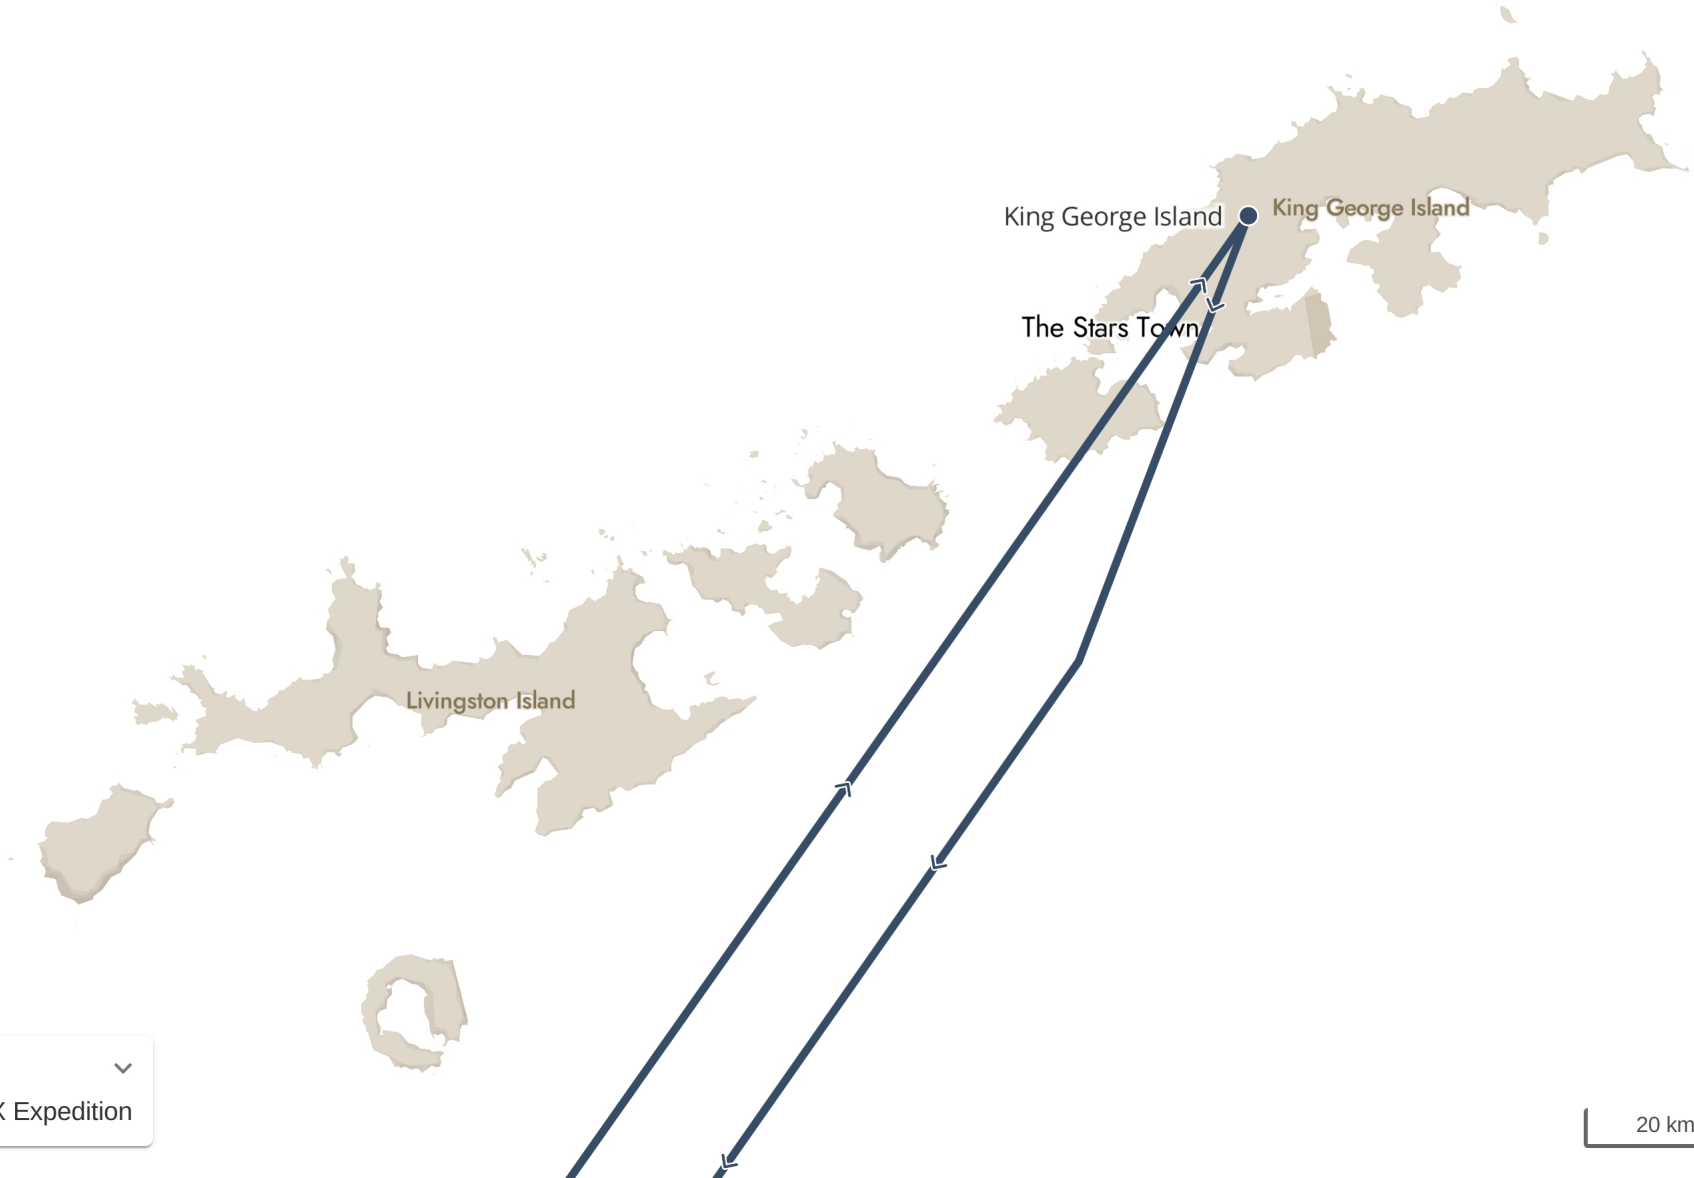

Legend

 HX Expedition

Pléneau Island - Jan 2, 2024

📷 Pléneau Island

Legend

 HX Expedition

20 km

© Mapbox © OpenStreetMap

King George Island - Jan 2, 2024

King George Island

Orne Harbour - Jan 4, 2024

Orne Harbour

Kerr Point Camping - Jan 4, 2024

📍 Kerr Point Camping

Borgen Bay - Jan 5, 2024

📷 Borgen Bay

Damoy Point - Jan 5, 2024

📷 Damoy Point

At Sea - Jan 6, 2024

At Sea - Jan 7, 2024

At Sea

Ushuaia Ushuaia

Tolhuin

Puerto Williams

Hoste Island

Legend

 HX Expedition

20 km

© Mapbox © OpenStreetMap

Ushuaia, Argentina - Jan 8, 2024

logbook.travelmap.net/20231229-amant2321