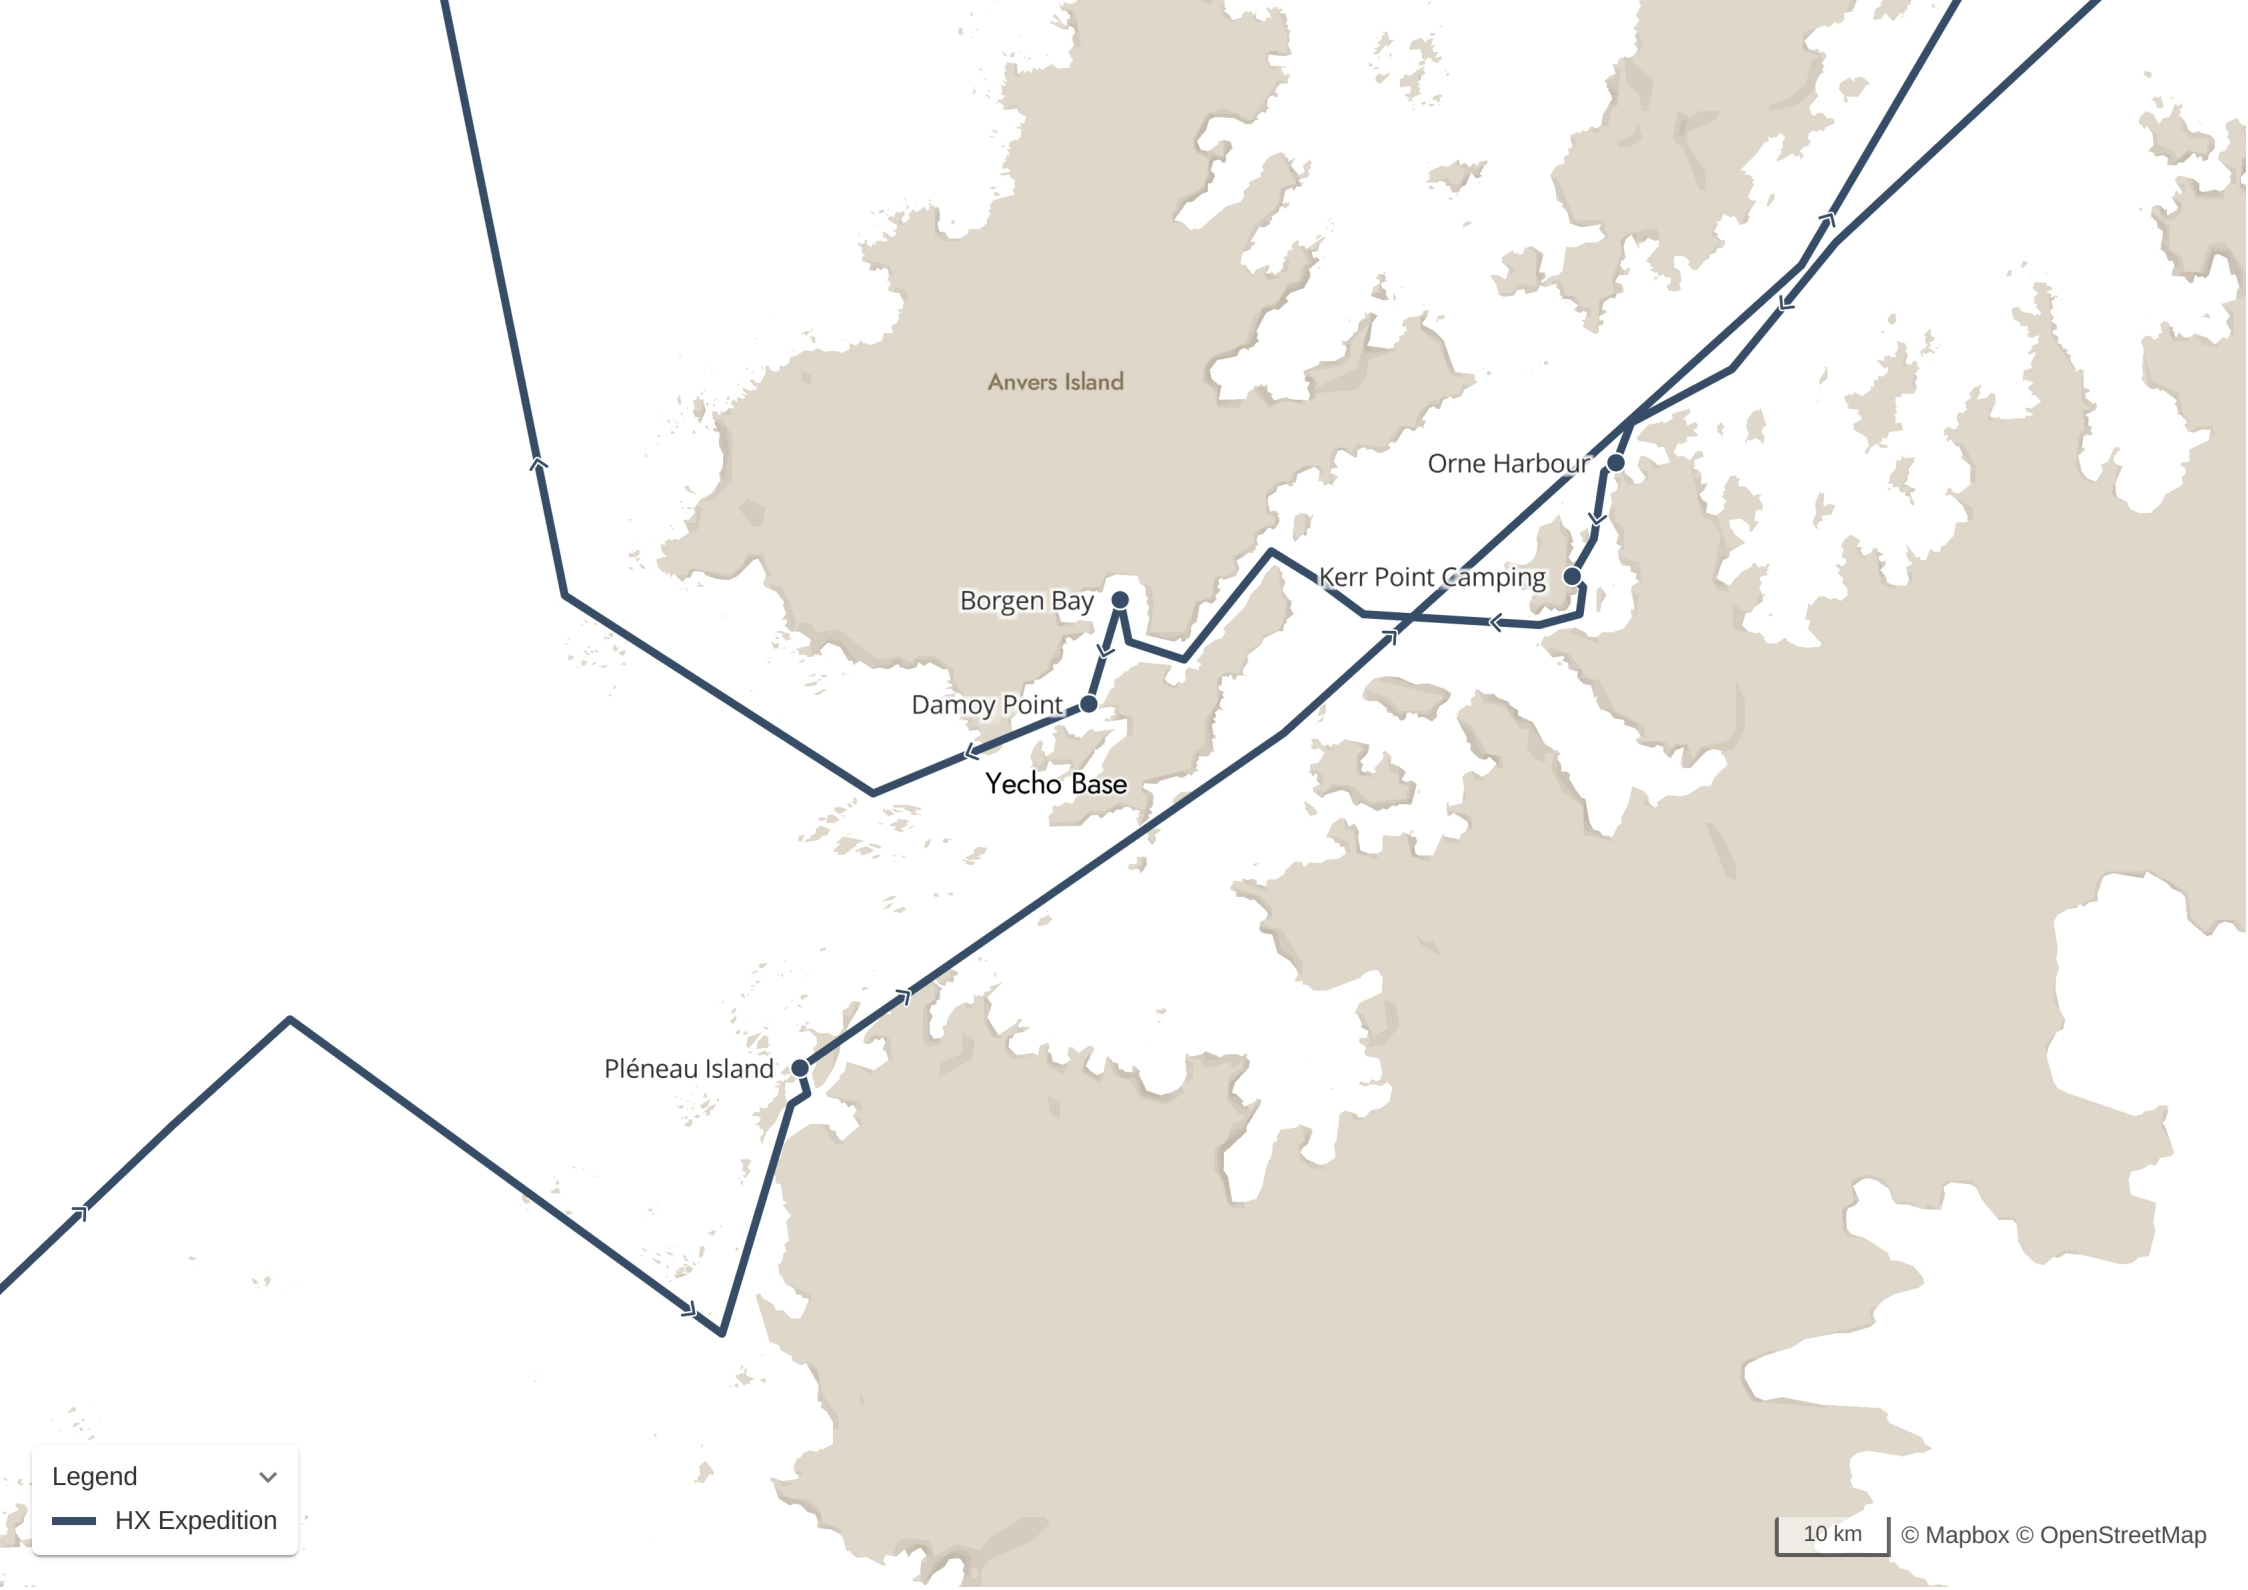

MS Roald Amundsen

2023.12.29 - 2024.01.08

Ushuaia, Argentina - Dec 29, 2023

📷 Ushuaia

At Sea - Dec 30, 2023

At Sea

At Sea

Holdfast Point - Jan 1, 2024

Holdfast Point

Anvers Island

Orne Harbour

Borgen Bay

Kerr Point Camping

Damoy Point

Yecho Base

Pléneau Island

Damoy Point - Jan 5, 2024

📷 Damoy Point

At Sea - Jan 6, 2024

At Sea - Jan 7, 2024

At Sea

Ushuaia Ushuaia

Tolhuin

Puerto Williams

Hoste Island

Legend

 HX Expedition

20 km

© Mapbox © OpenStreetMap

Ushuaia, Argentina - Jan 8, 2024

logbook.travelmap.net/20231229-amant2321