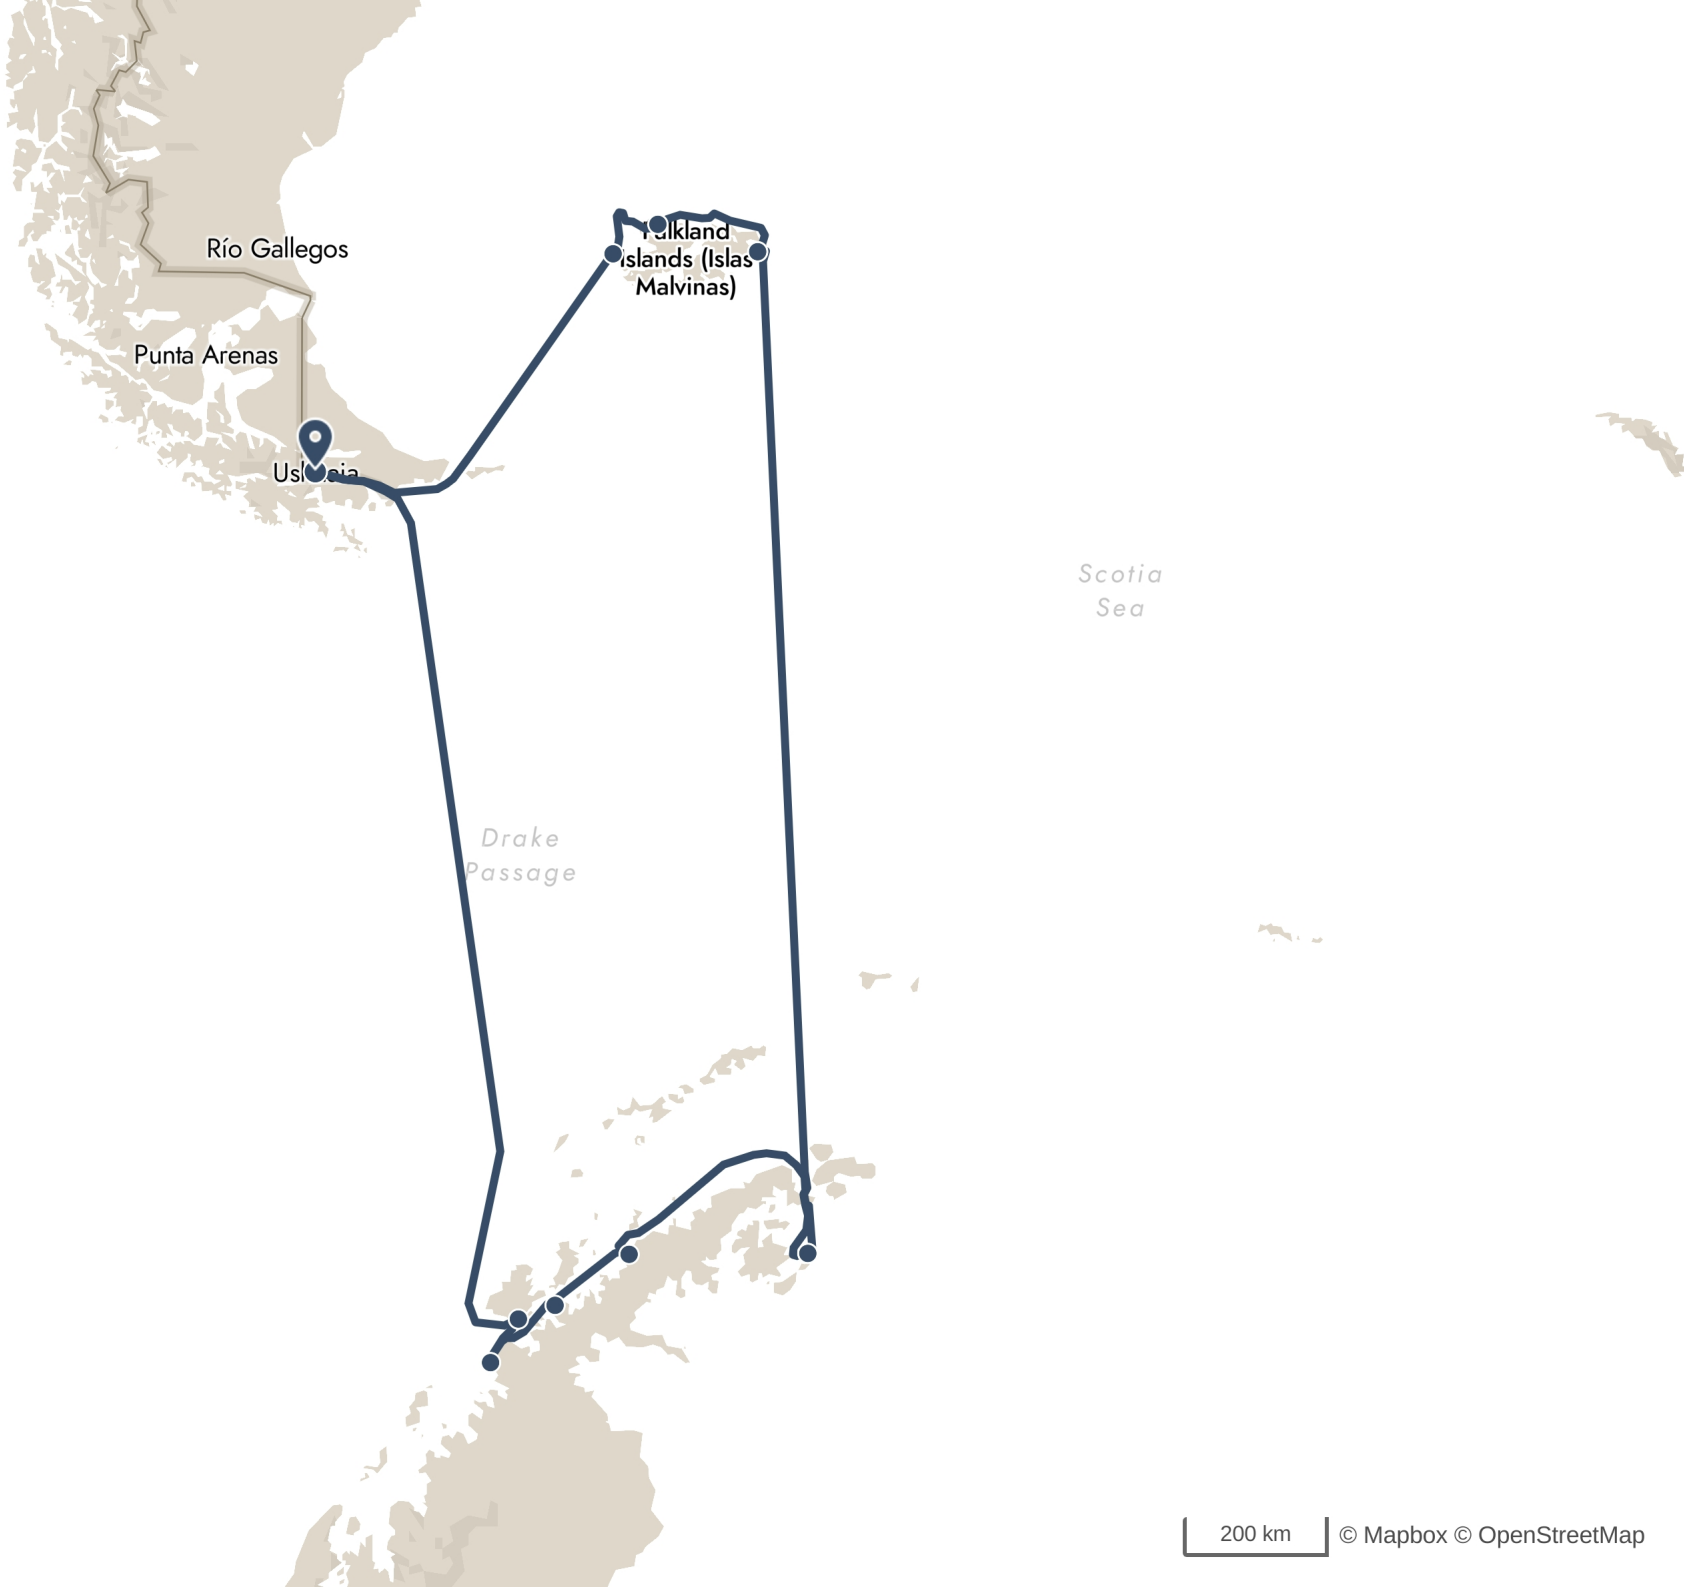

MS Roald Amundsen

2023.12.01 - 2023.12.15

Río Gallegos

Punta Arenas

Ushuaia

Falkland Islands (Islas Malvinas)

Scotia Sea

Drake Passage

Legend

— HX Expedition

Ushuaia, Argentina - Dec 1, 2023

Ushuaia

Damoy Point / Dorian Bay - Dec 4, 2023

📷 Damoy Point / Dorian Bay

Anvers Island

Cuverville Island

Falkland Islands (Islas Malvinas)

Falkland Islands

Stanley

Legend

 HX Expedition

30 km

© Mapbox © OpenStreetMap

Stanley, Falkland Islands - Dec 11, 2023

Stanley

Saunders Island, Falkland Islands - Dec 12, 2023

📍 Saunders Island

New Island, Falkland Islands - Dec 13, 2023

📷 New Island

Ushuaia, Argentina - Dec 15, 2023

Ushuaia

logbook.travelmap.net/20231215-amant2319