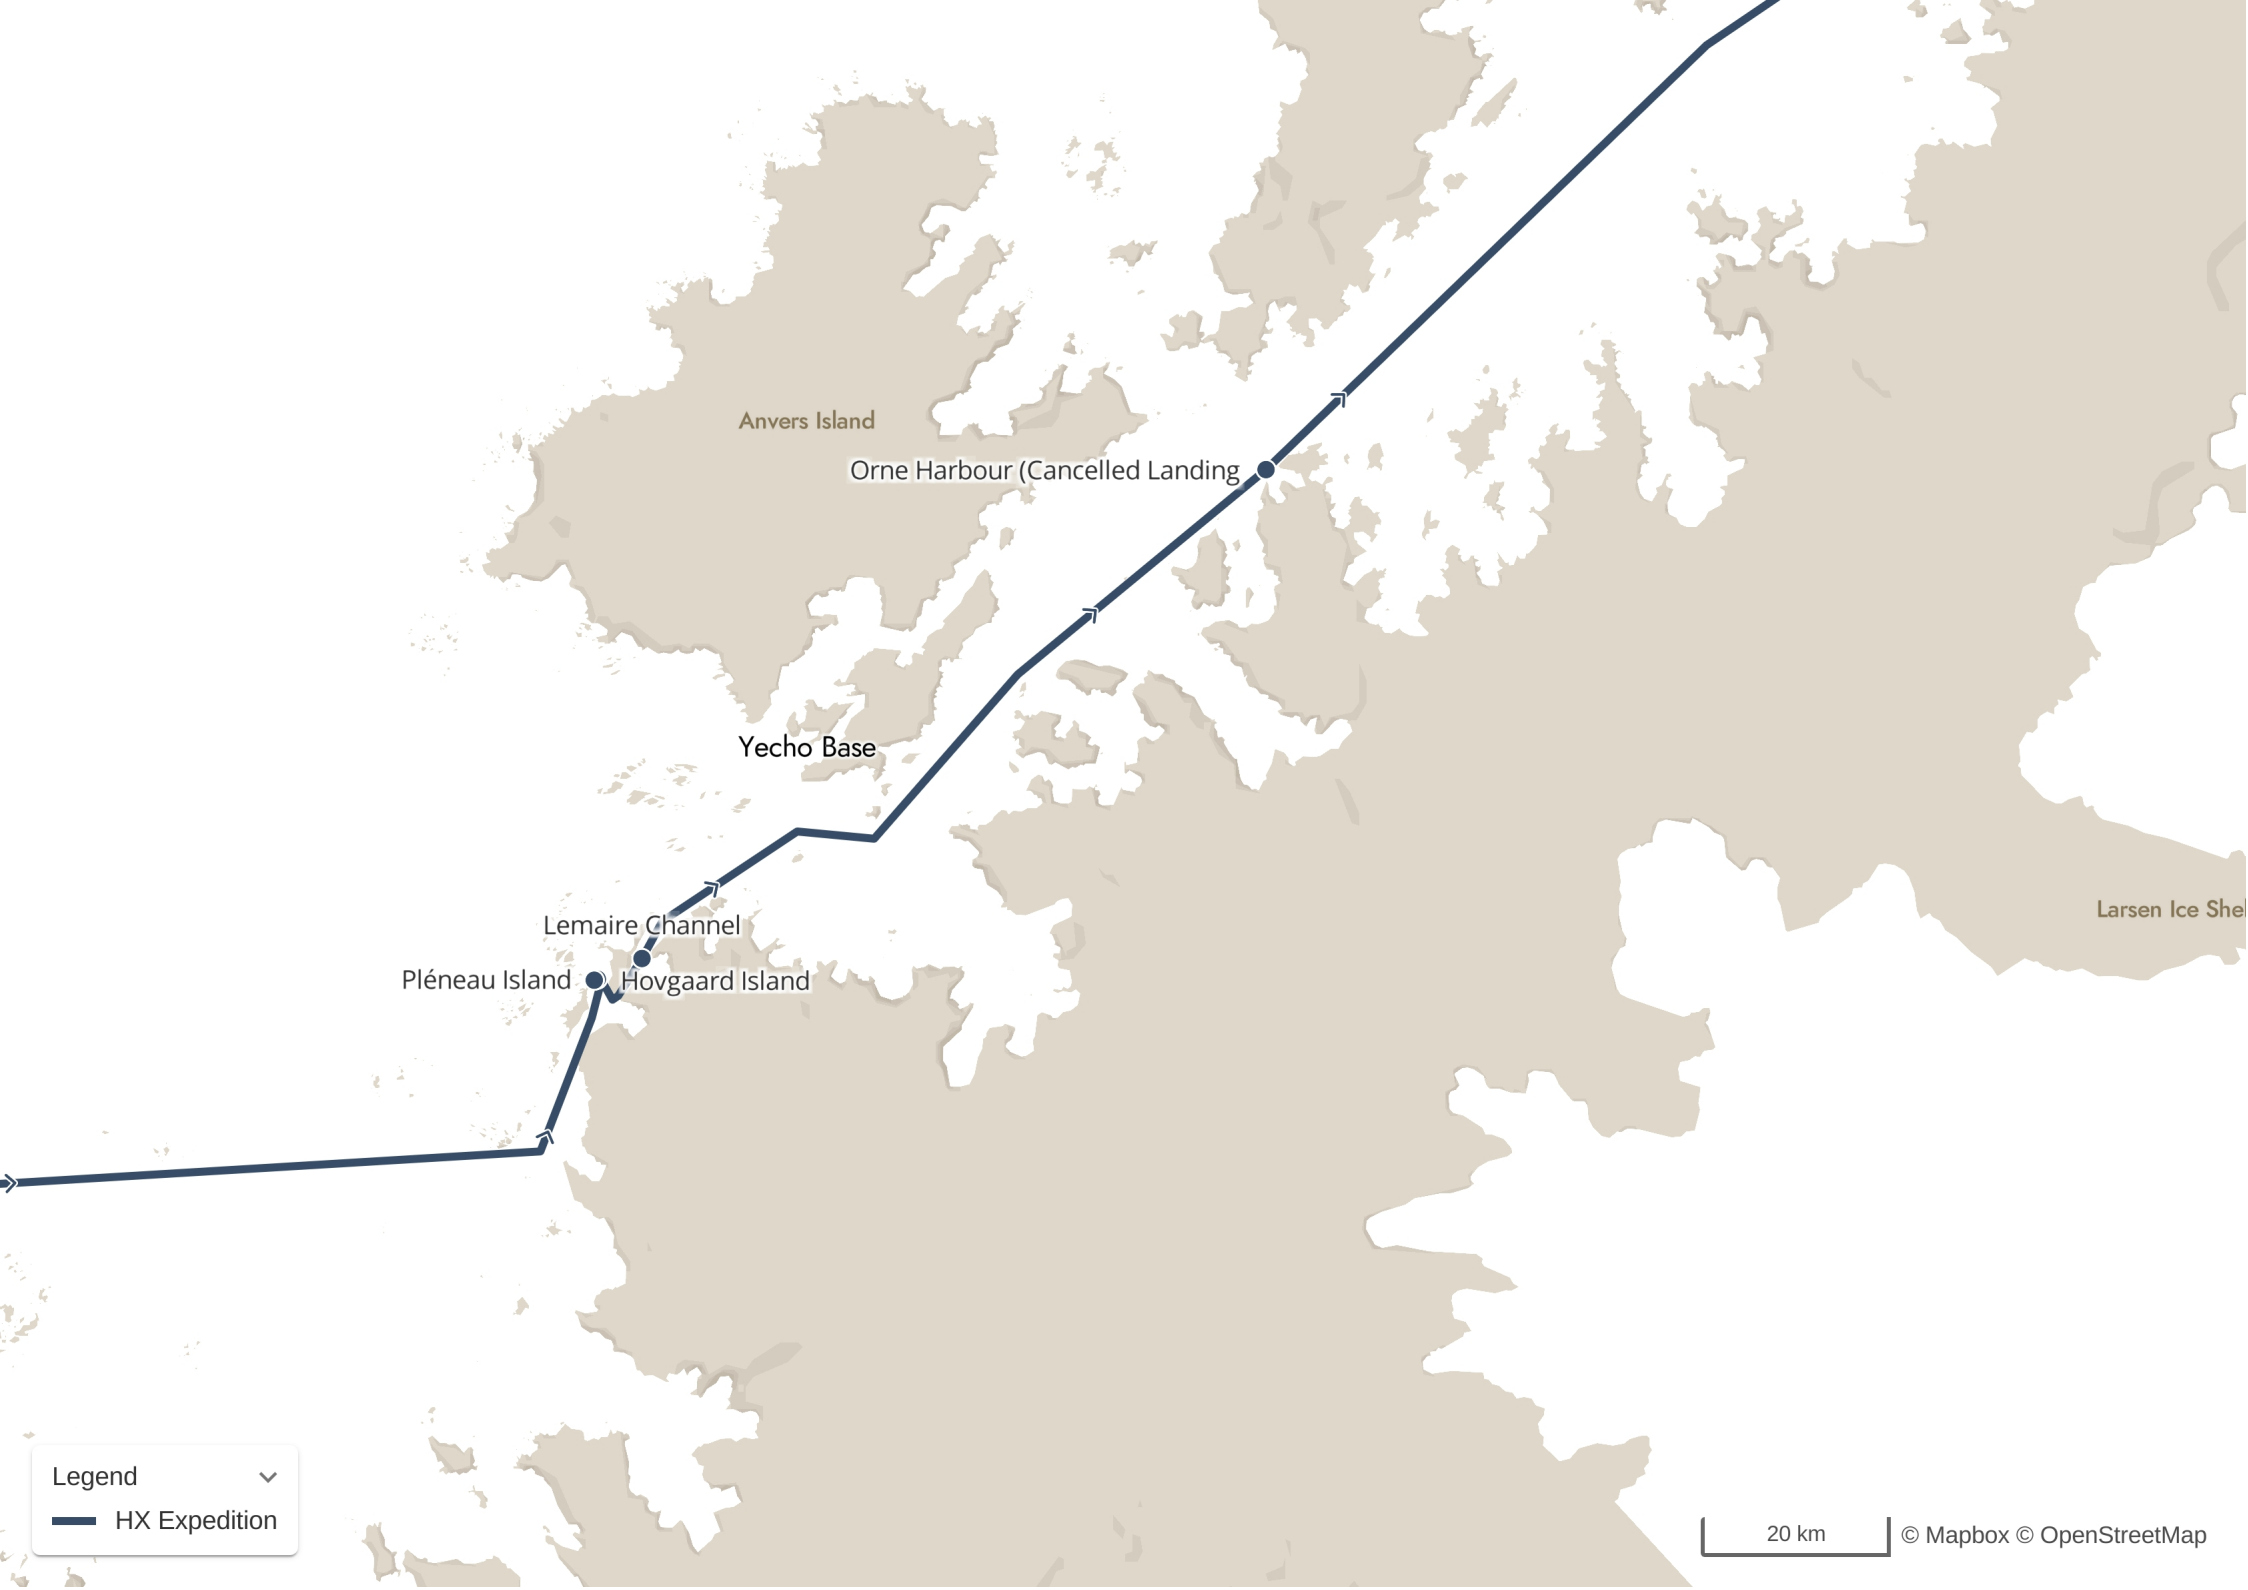

## Martha Strait Cruising - Jan 11, 2024

The Gullet

Adelaide Island

Bongrain Point

Horseshoe Island

Stonington Island

Legend

— HX Expedition

20 km

© Mapbox © OpenStreetMap

The Gullet - Jan 14, 2024

Bongrain Point - Jan 15, 2024

📷 Bongrain Point

Pléneau Island - Jan 16, 2024

Pléneau Island

Joinville Island

Tay Head

James Ross Island

Swift Bay

Legend

 HX Expedition

Anvers Island

Orne Harbour (Cancelled Landing)

Yecho Base

Lemaire Channel