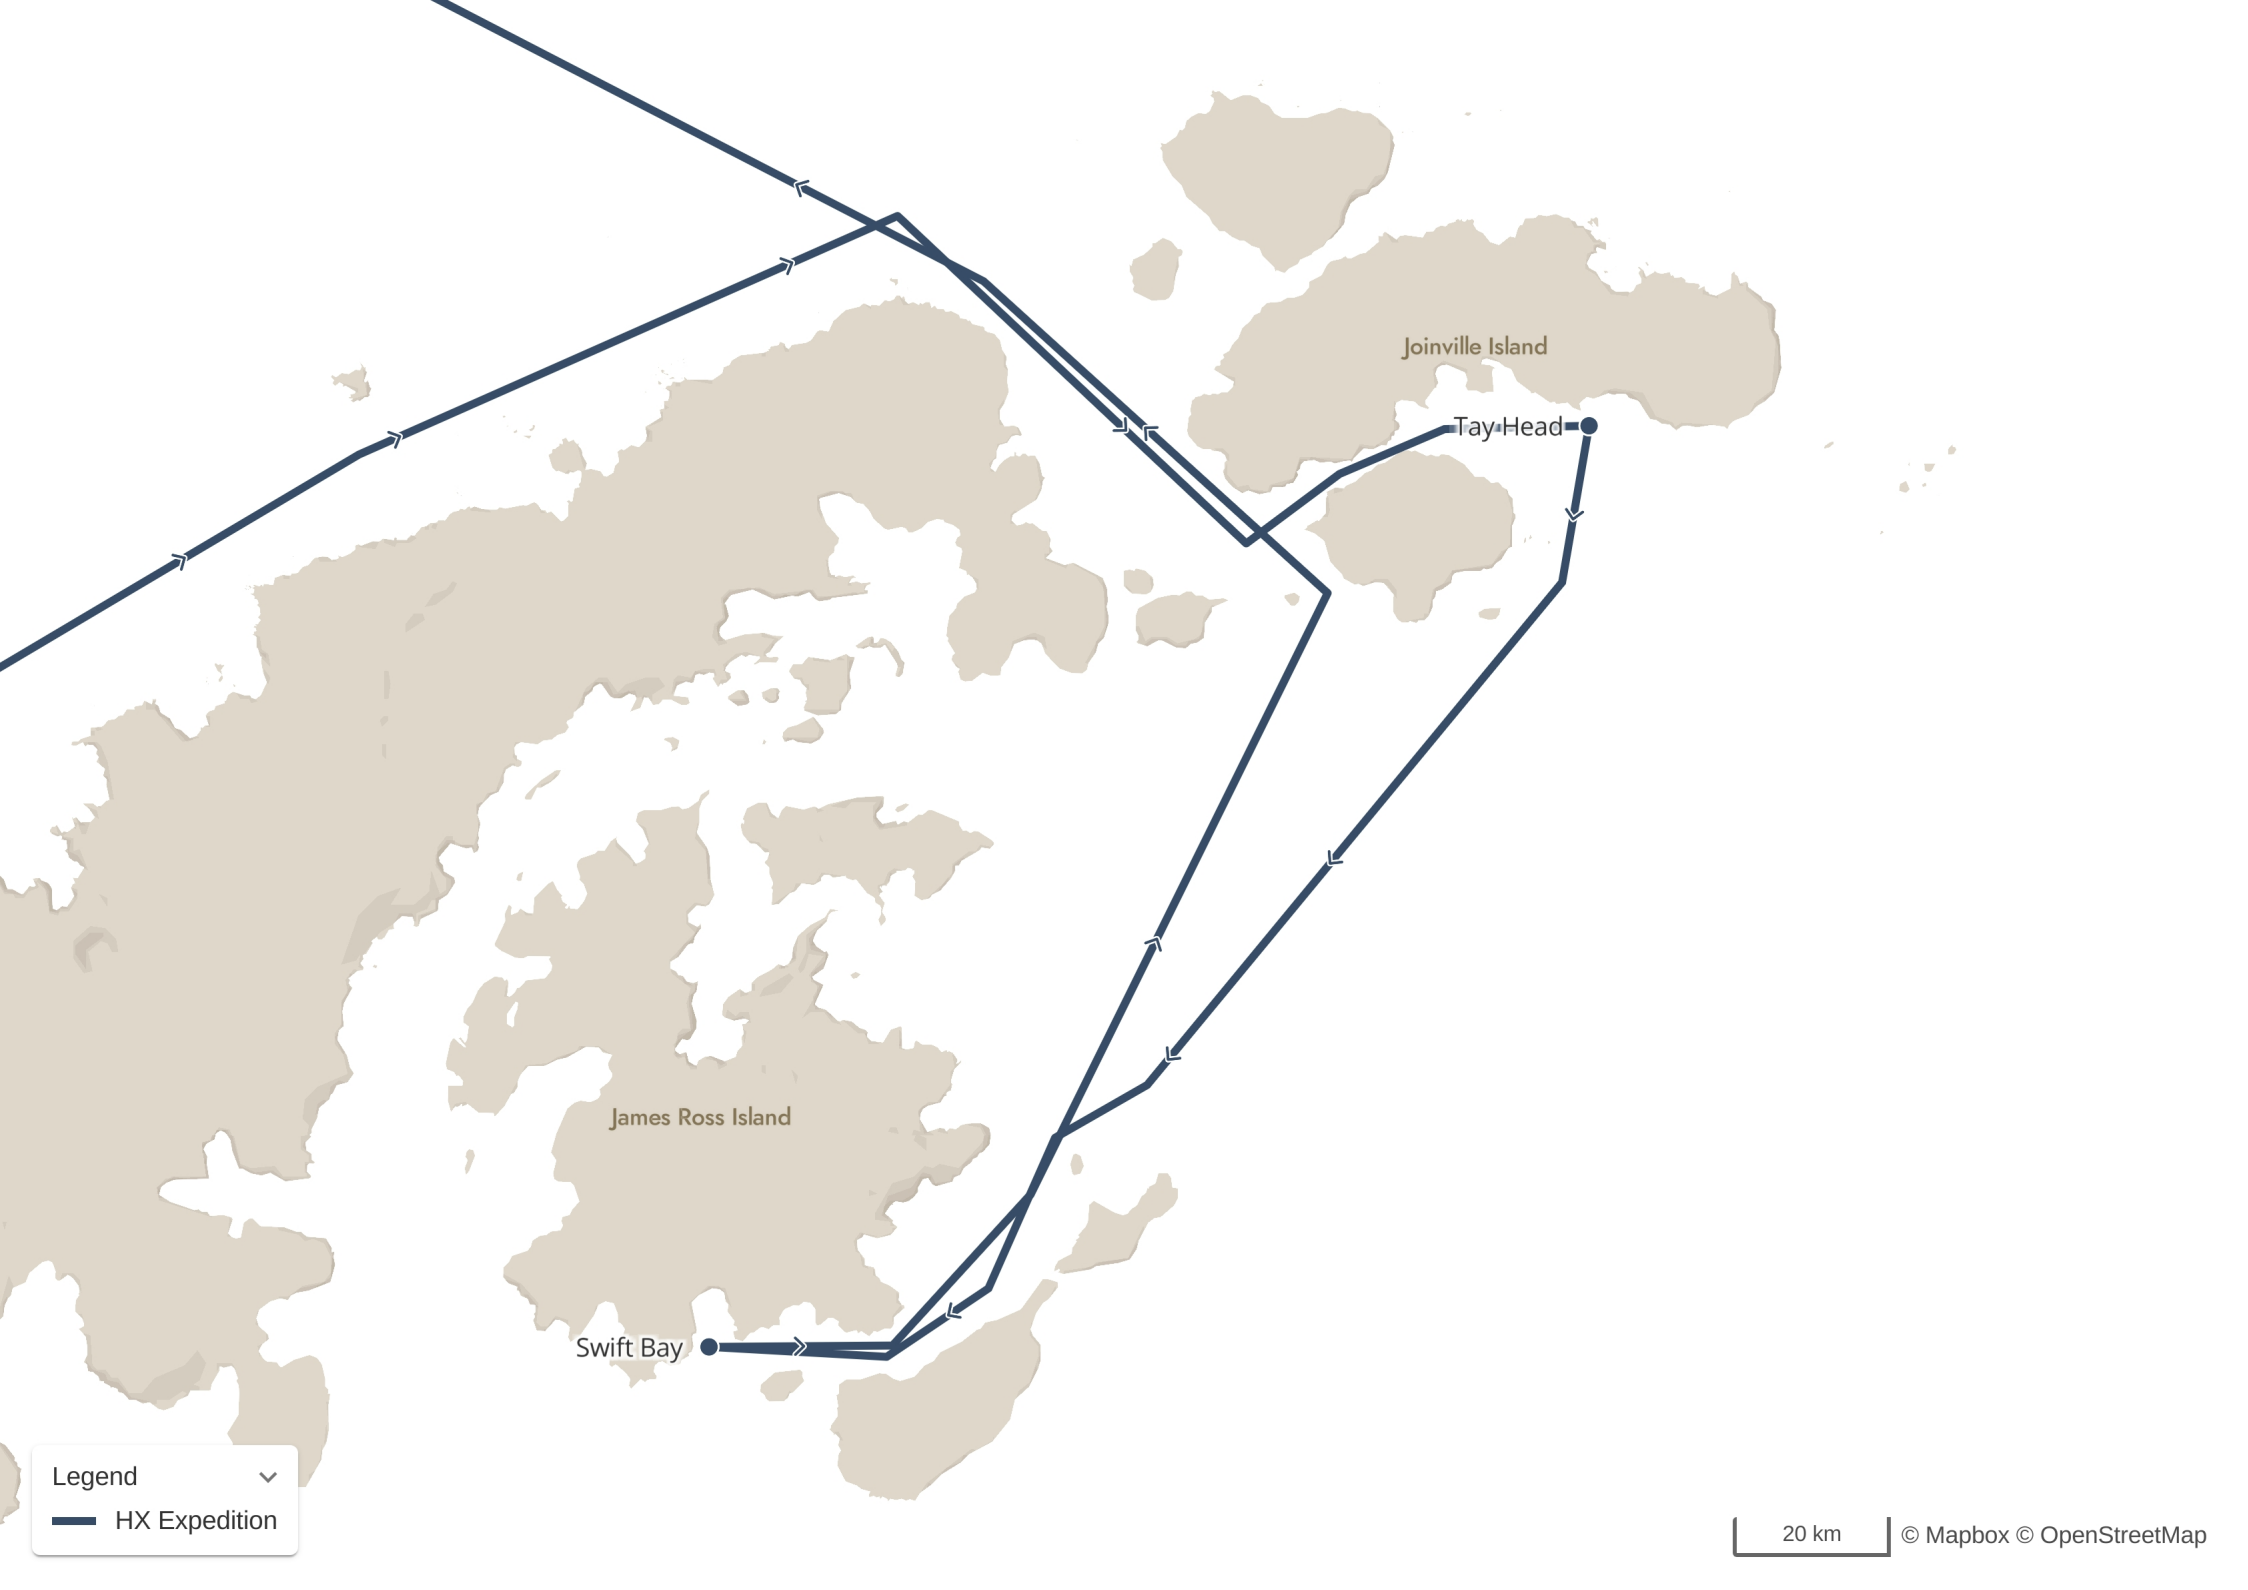

## Martha Strait Cruising - Jan 11, 2024

The Gullet

Adelaide Island

Bongrain Point

Horseshoe Island

Stonington Island

Legend

— HX Expedition

20 km

© Mapbox © OpenStreetMap

The Gullet - Jan 14, 2024

Bongrain Point - Jan 15, 2024

📷 Bongrain Point

Pléneau Island - Jan 16, 2024

Pléneau Island

Joinville Island

Tay Head

James Ross Island

Swift Bay

Legend

 HX Expedition

Anvers Island

Orne Harbour (Cancelled Landing)

Yecho Base

Lemaire Channel