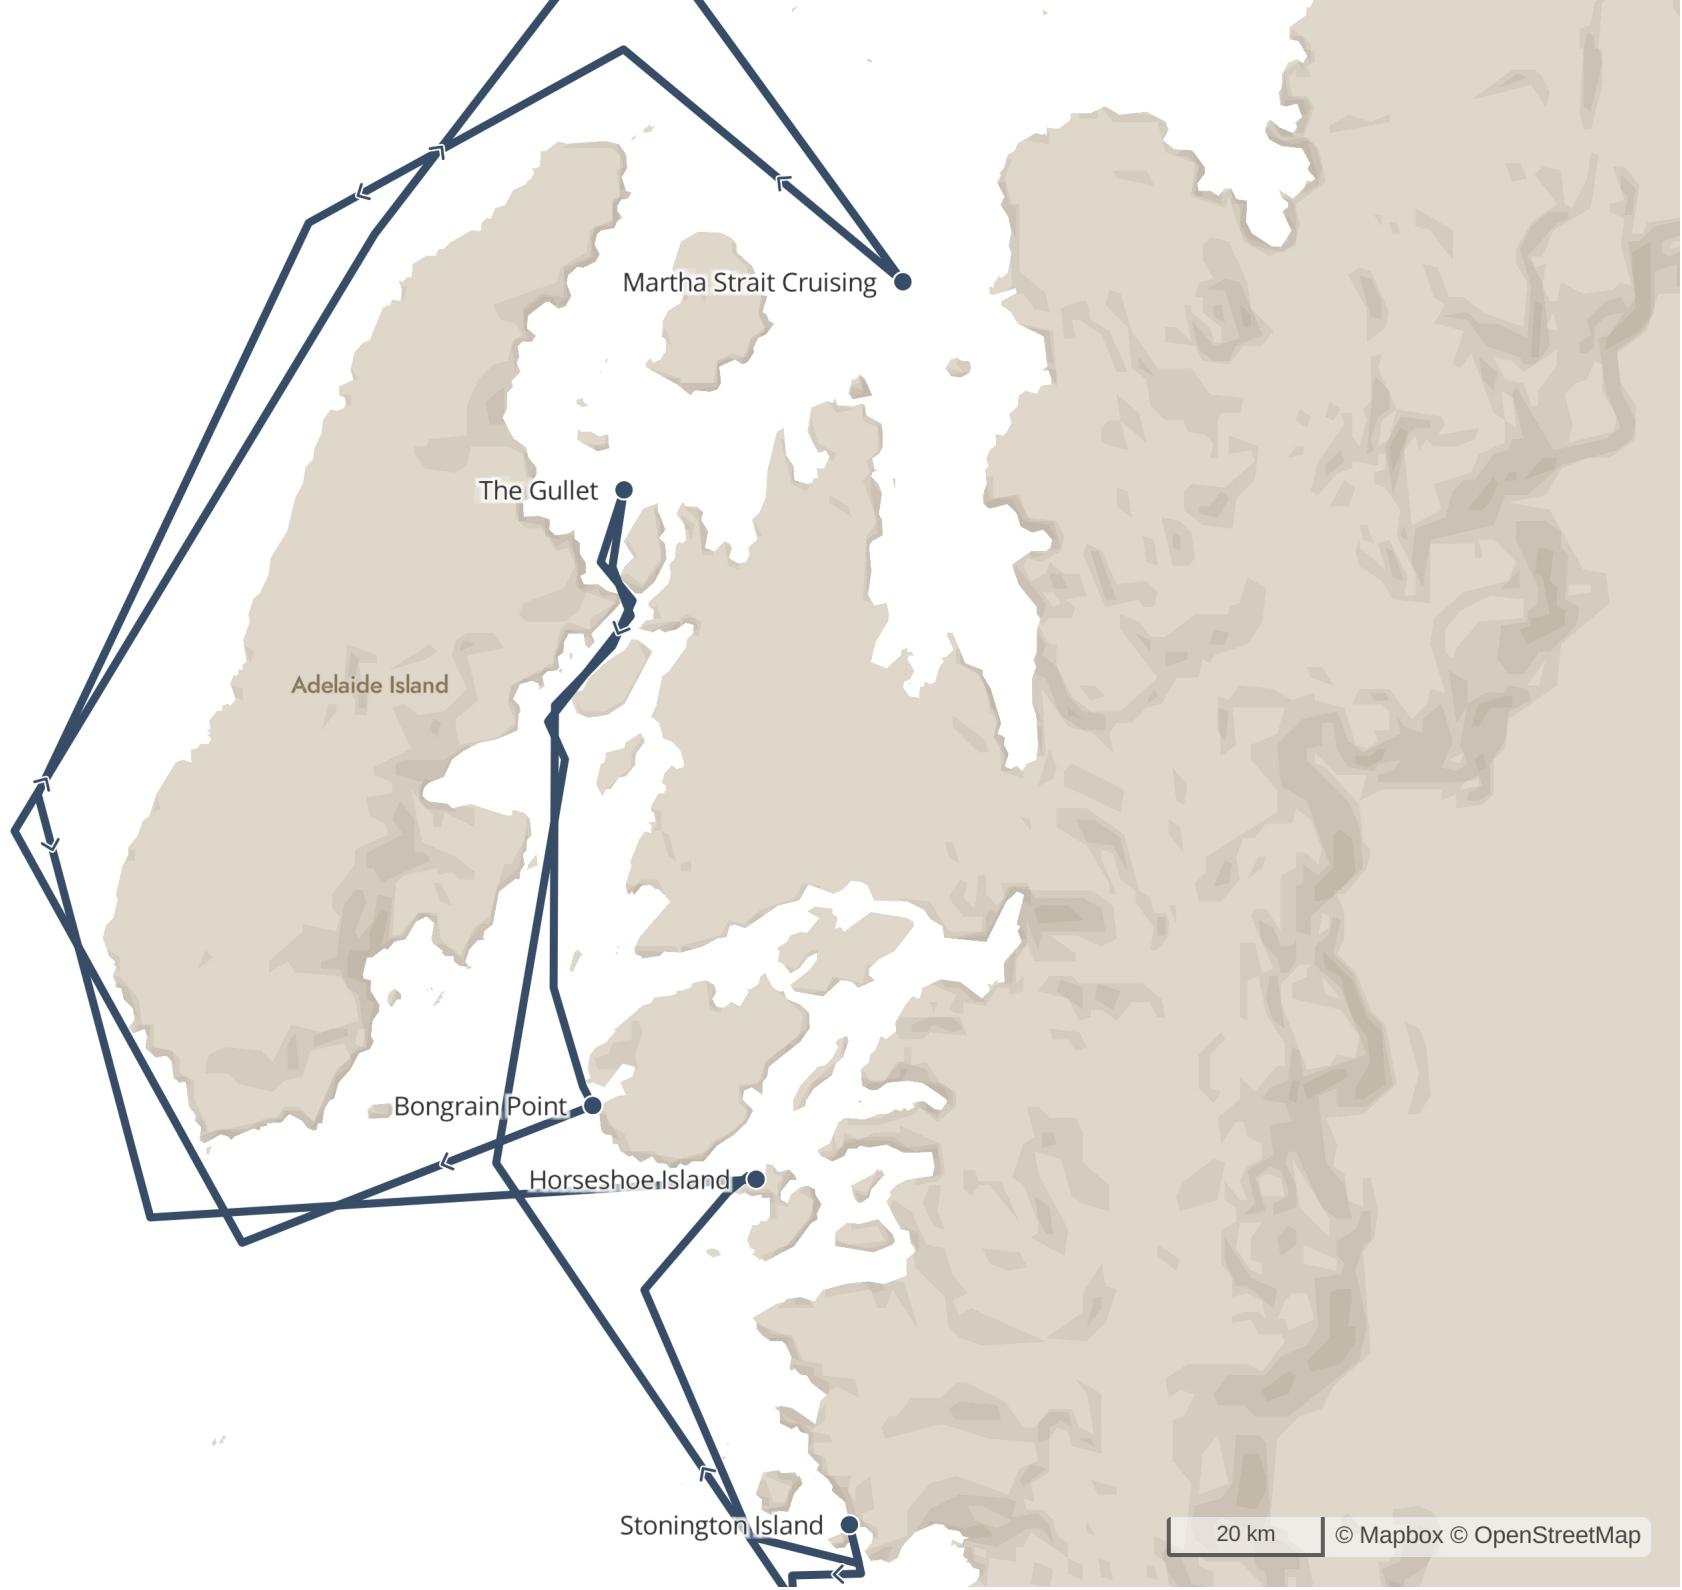

## Martha Strait Cruising - Jan 11, 2024

### Martha Strait Cruising

Horseshoe Island - Jan 12, 2024

📷 Horseshoe Island

Stonington Island - Jan 13, 2024

📷 Stonington Island

Red Rock Ridge - Jan 14, 2024

Red Rock Ridge

Martha Strait Cruising

The Gullet

Adelaide Island

Bongrain Point

Horseshoe Island

Stonington Island

Legend

— HX Expedition

20 km

James Ross Island

Swift Bay

Legend

 HX Expedition

Anvers Island

Orne Harbour (Cancelled Landing)

Yecho Base

Lemaire Channel