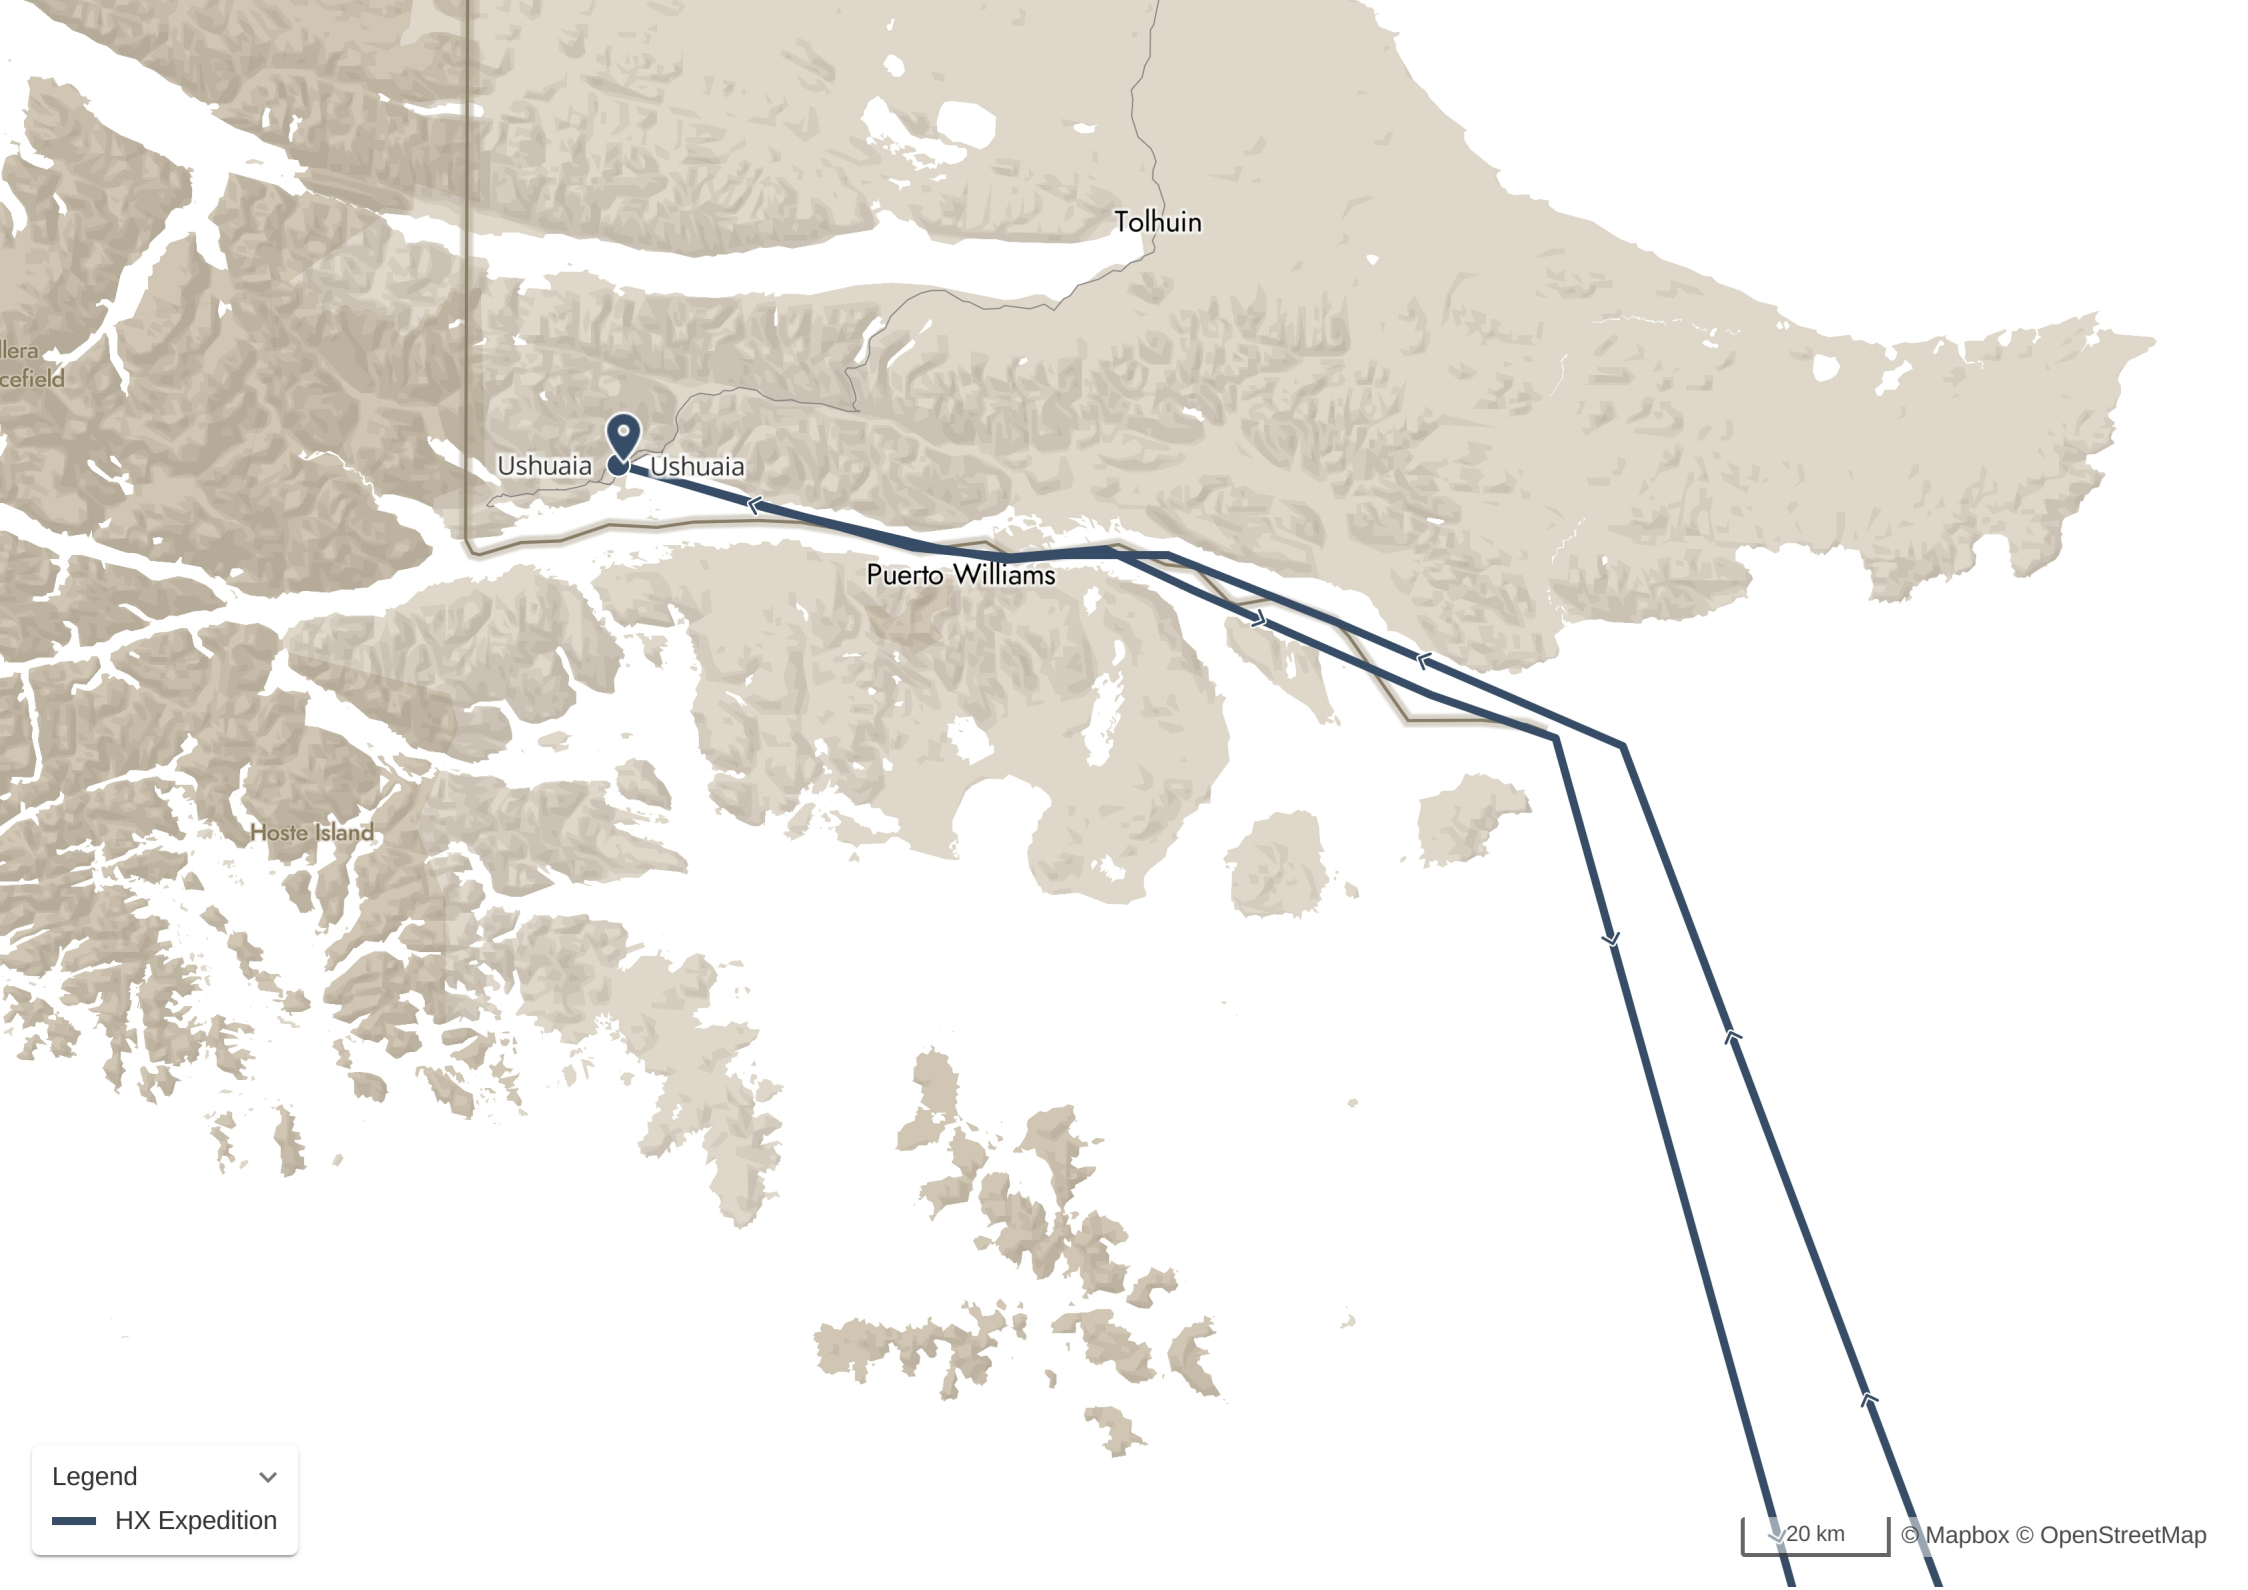

## Martha Strait Cruising - Jan 11, 2024

Lemaire Channel - Jan 16, 2024

Orne Harbour (Cancelled Landing) - Jan 17, 2024

Orne Harbour (Cancelled Landing)

Tay Head - Jan 18, 2024

📷 Tay Head

Swift Bay - Jan 19, 2024

📷 Swift Bay

Yankee Harbour - Jan 20, 2024

Yankee Harbour

Half Moon Island - Jan 20, 2024

Half Moon Island

Tolhuin

Ushuaia

Ushuaia

Puerto Williams

Hoste Island

Legend

 HX Expedition

 20 km  © Mapbox © OpenStreetMap

At Sea - Jan 22, 2024

Ushuaia, Argentina - Jan 23, 2024

[logbook.travelmap.net/20240108-amant2401](http://logbook.travelmap.net/20240108-amant2401)