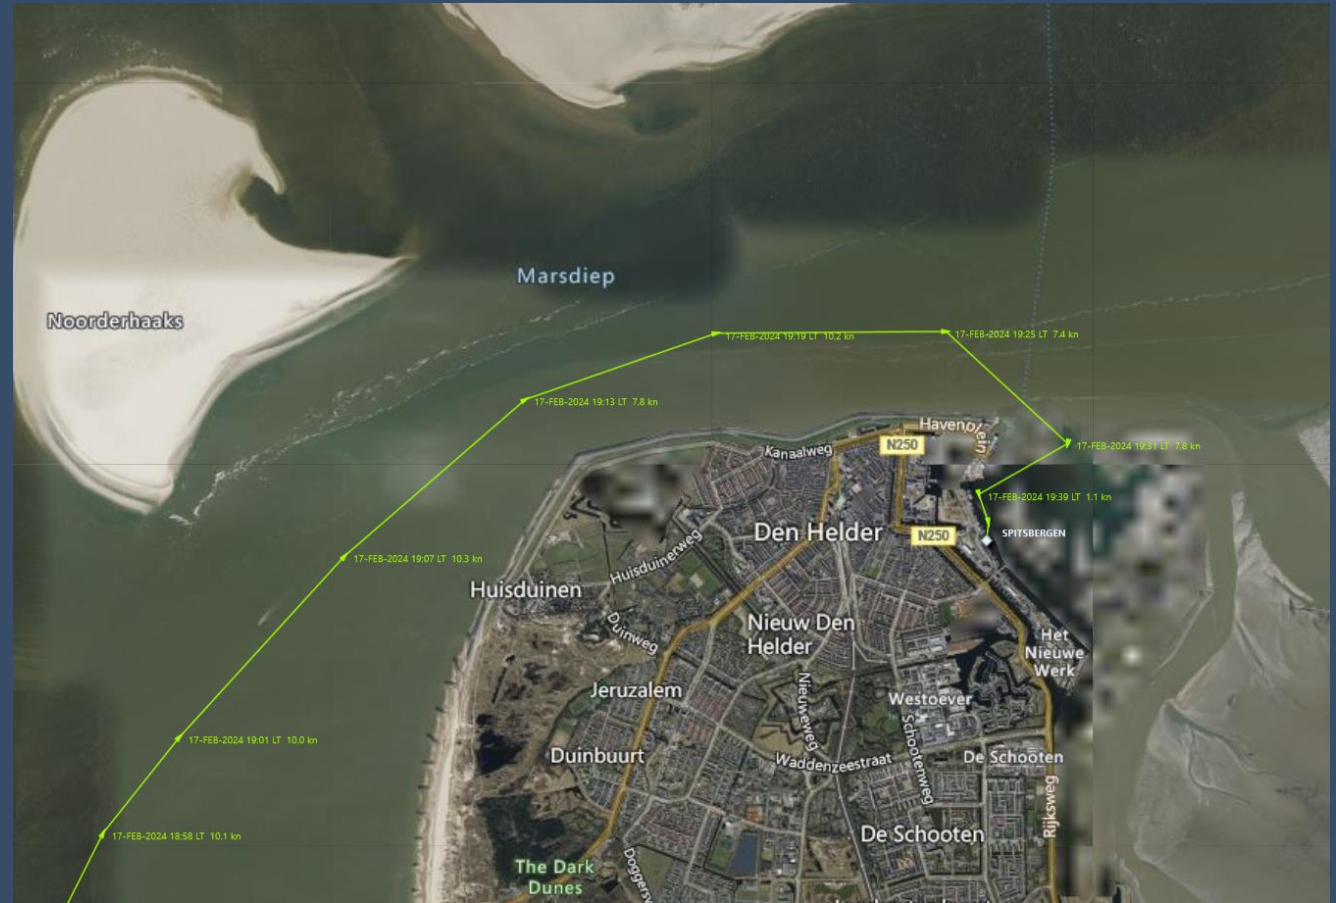

# MS SPITSBERGEN

**NORTHERN LIGHTS EXPEDITION  
FROM AMSTERDAM**

**FEBRUARY 17TH - MARCH 02ND  
2023**

NORTHERN  
LIGHTS  
NORWAY  
INTENDED ROUTE

NORTHERN

LIGHTS

NORWAY

ACTUAL ROUTE

TOTAL DISTANCE =  
3110 NM

# IJMUIDEN TO DEN HELDER

39 NM

# DEN HELDER TO STAVANGER

408.1 NM