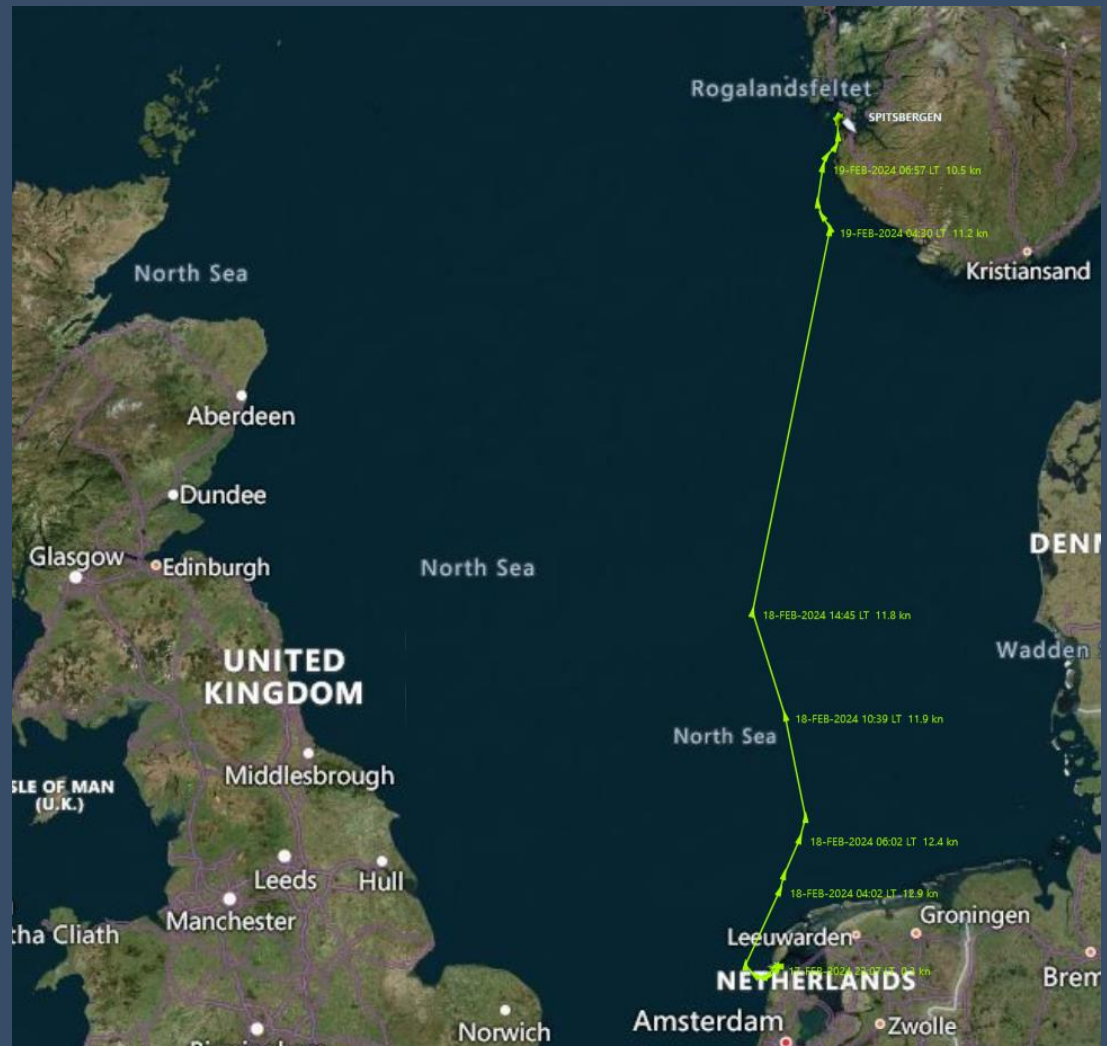

# MS SPITSBERGEN

**NORTHERN LIGHTS EXPEDITION  
FROM AMSTERDAM**

**FEBRUARY 17TH - MARCH 02ND  
2023**

NORTHERN  
LIGHTS  
NORWAY  
INTENDED ROUTE

NORTHERN

LIGHTS

NORWAY

ACTUAL ROUTE

TOTAL DISTANCE =  
3110 NM

# IJMUIDEN TO DEN HELDER

39 NM

# DEN HELDER TO STAVANGER

408.1 NM