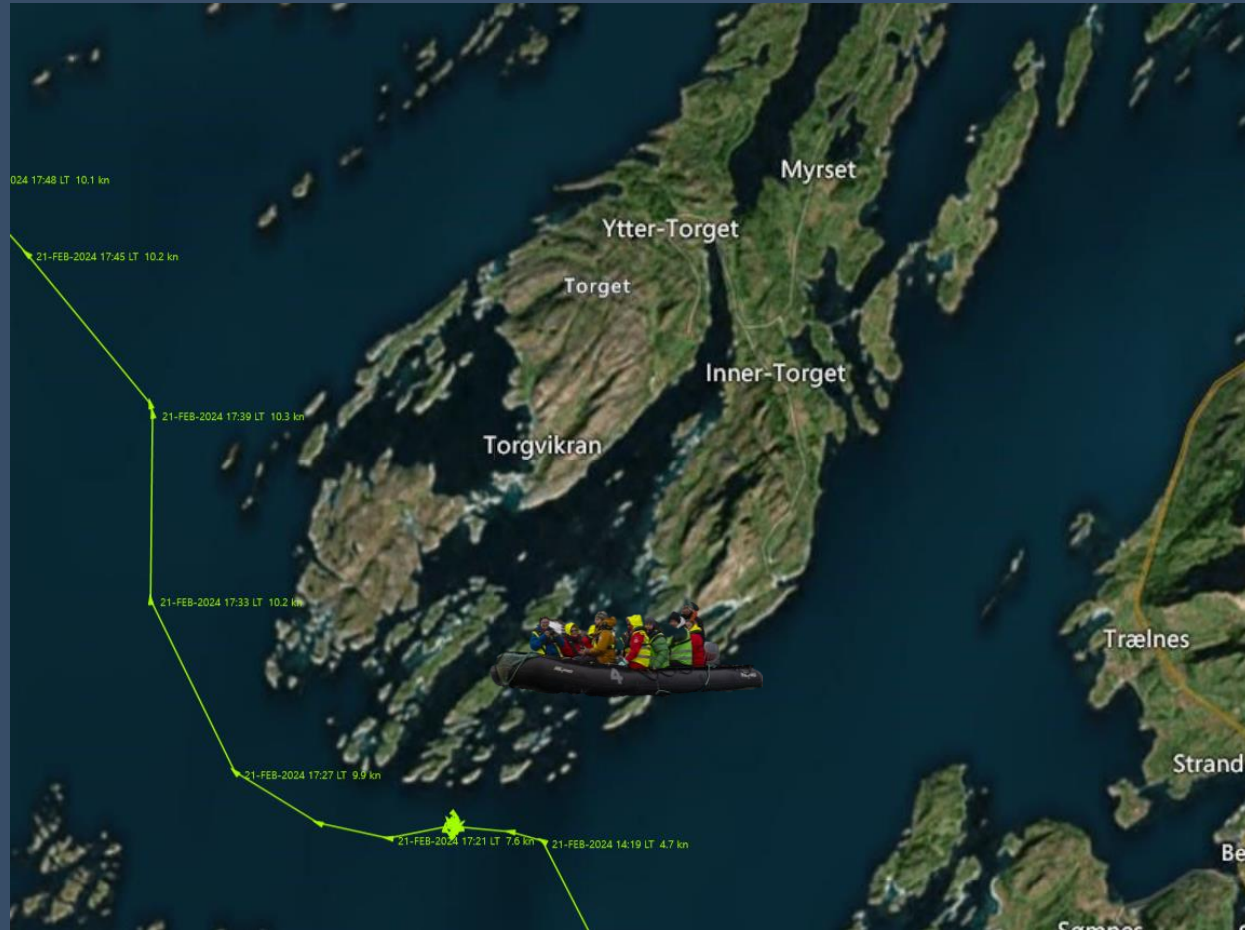

# KALVÅG TO SVOLVÆR

504.2 NM

# INNER COASTAL ROUTE HIGHLIGHTS

# CRUISING AROUND TORGHATTEN

# SVOLVÆR TO TROMSØ

166.7 NM