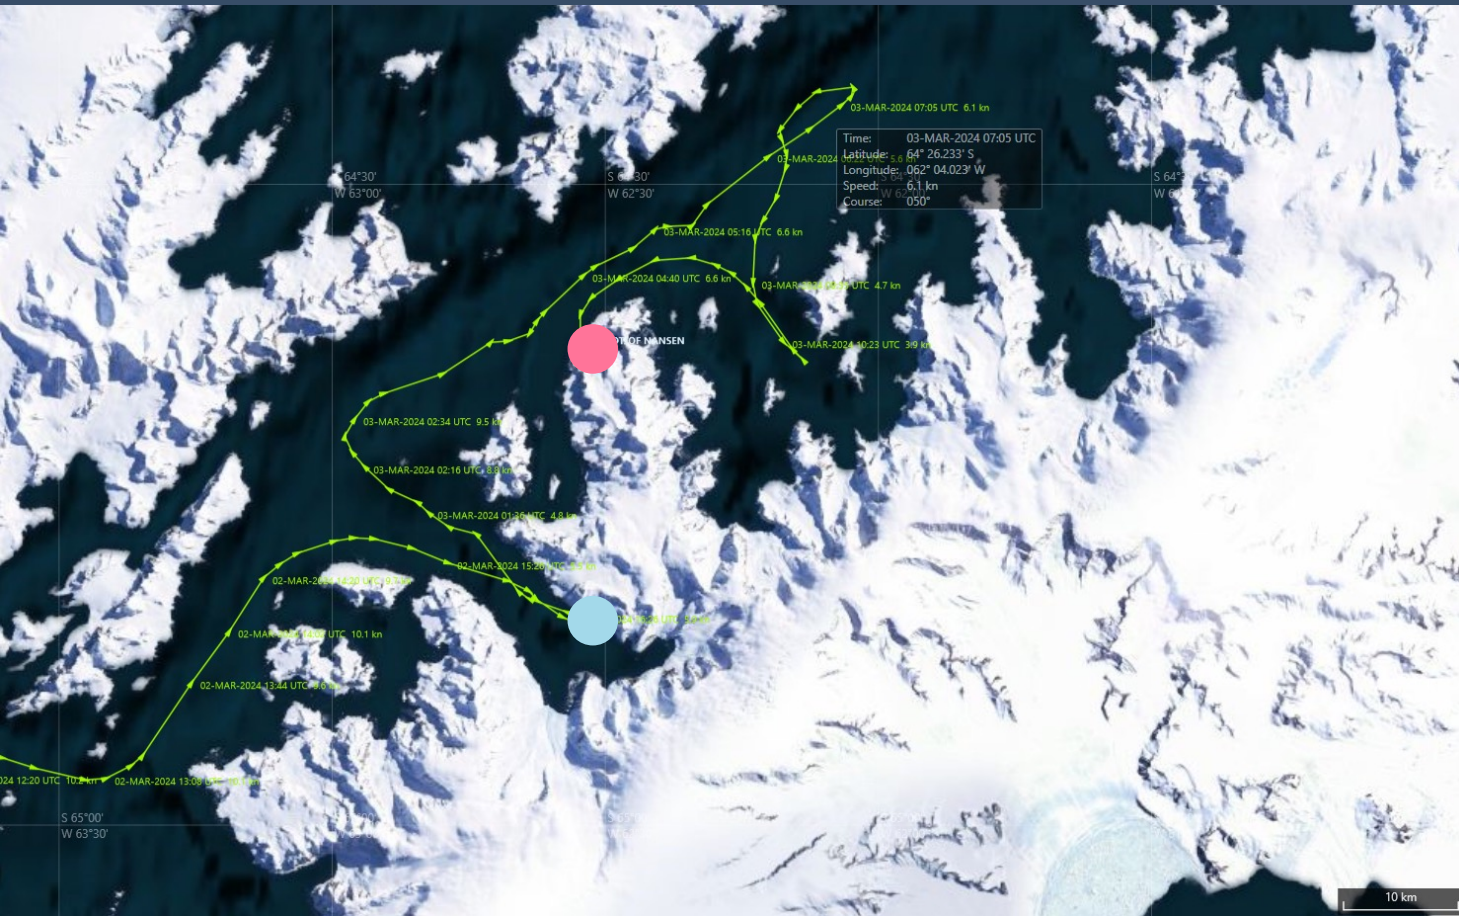

MS FRIDTJOF NANSEN

- Highlights of Antarctica

27.02.2024 – 08.03.2024

Voyage Map

Full Route

● Ushuaia, Argentina 27/02

● Petermann Island, Plenau Island, Hovgaard 01/03

● Petermann Island, Plenau Island, Hovgaard 01/03

● Lemaire Channel, Gerlache, Neko Harbor, Erra Channel 02/03

- Lemaire Channel, Gerlache, Neko Harbor, Eerra Channel 02/03
- Wilhelmina Bay, Sadler, Orne Harbour 03/03

● Wilhelmina Bay, Sadler, Orne Harbour 03/03

● Spert Island, Mikkelson Harbour d'Hainaut 04/03

● Spert Island, Mikkelson Harbour d’Hainaut 04/03

● Bailey Head, Neptune’s Bellow, Whalers Bay, Deception Island, Anvers Island 05/03

● Bailey Head, Neptune's Bellow, Whalers Bay, Deception Island, Anvers Island 05/03

● Ushuaia, Argentina 08/03

IX