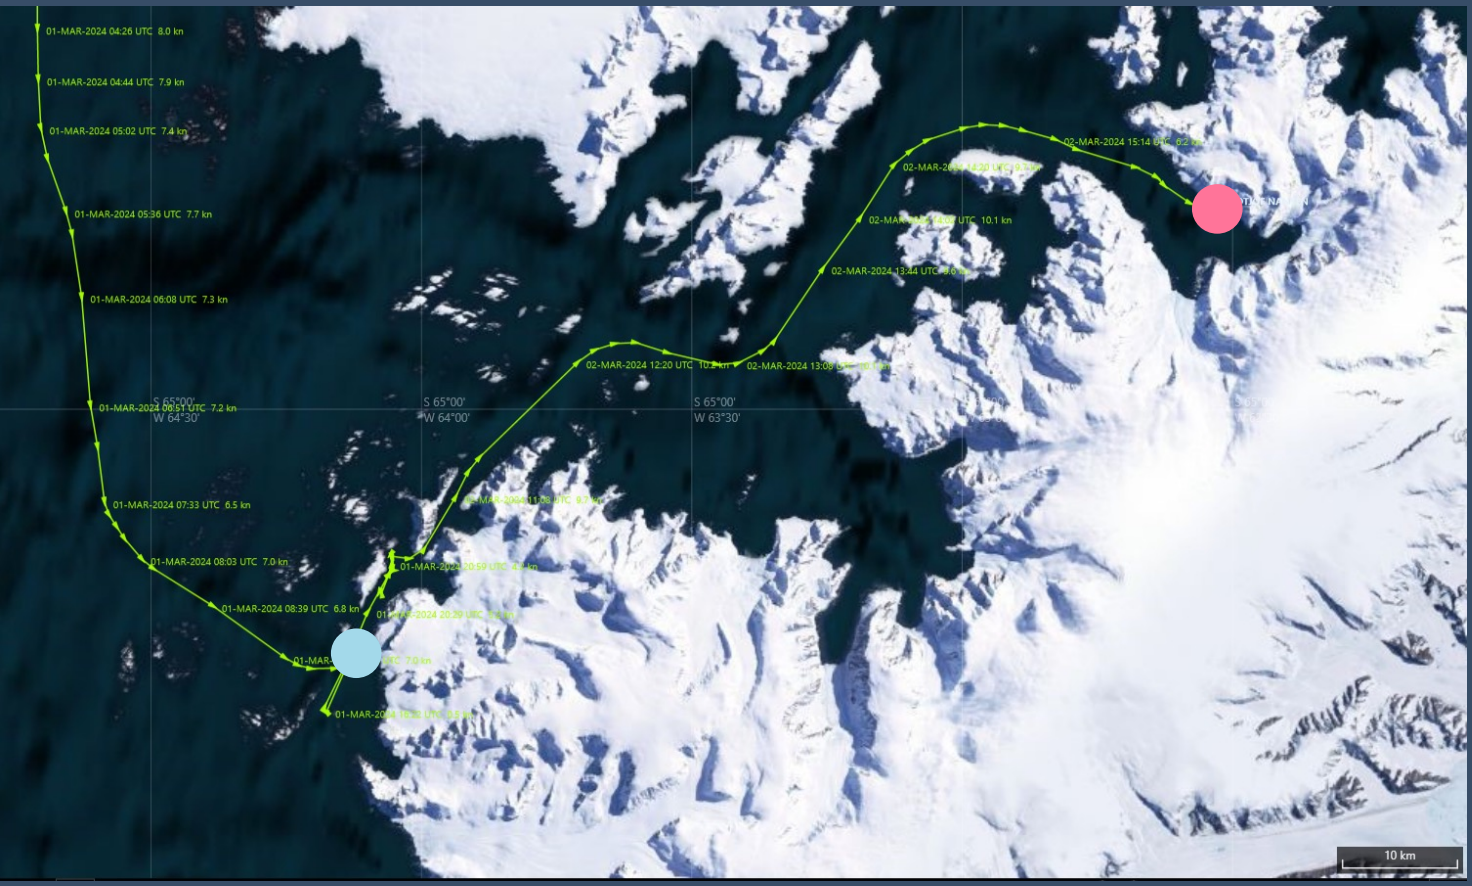

MS FRIDTJOF NANSEN

- Highlights of Antarctica

27.02.2024 – 08.03.2024

Voyage Map

Full Route

● Ushuaia, Argentina 27/02

● Petermann Island, Plenau Island, Hovgaard 01/03

● Petermann Island, Plenau Island, Hovgaard 01/03

● Lemaire Channel, Gerlache, Neko Harbor, Erra Channel 02/03

- Lemaire Channel, Gerlache, Neko Harbor, Eerra Channel 02/03
- Wilhelmina Bay, Sadler, Orne Harbour 03/03

● Wilhelmina Bay, Sadler, Orne Harbour 03/03

● Spert Island, Mikkelson Harbour d'Hainaut 04/03

● Spert Island, Mikkelson Harbour d’Hainaut 04/03

● Bailey Head, Neptune’s Bellow, Whalers Bay, Deception Island, Anvers Island 05/03

● Bailey Head, Neptune's Bellow, Whalers Bay, Deception Island, Anvers Island 05/03

● Ushuaia, Argentina 08/03

IX