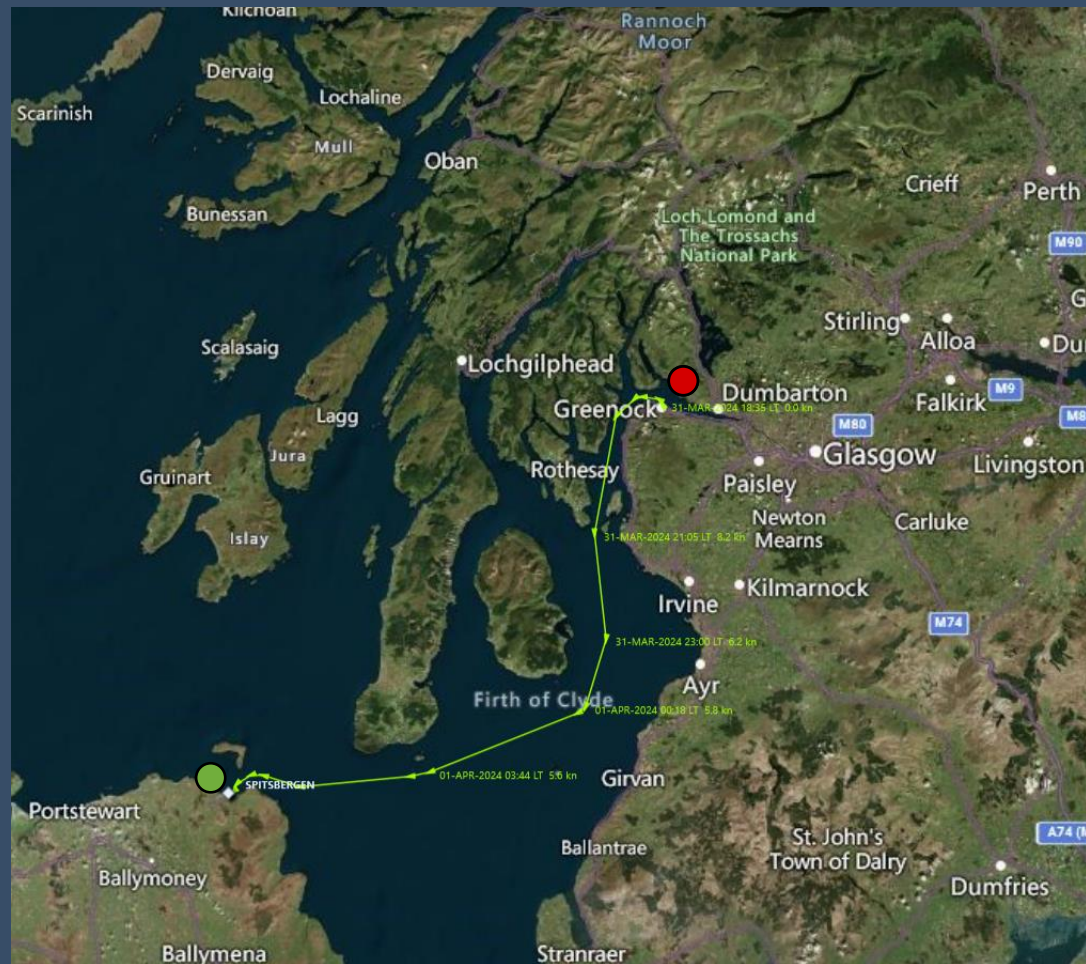

H V

MS SPITSBERGEN

SBGRB2403 - BRITISH ISLES CRUISE -
SCOTTISH WHISKY TRAIL & IRISH SEA
EXPEDITION

MARCH 31ST — APRIL 10TH 2024

Our Voyage

Glasgow to Ballycastle

31 Mar – 1 April 2024

- Glasgow
- Ballycastle

Ballycastle to Belfast

1 April – 2 April 2024

- Ballycastle
- Belfast

Belfast to Douglas

2 April – 3 April 2024

- Belfast
- Douglas (Isle of Man)

Douglas to Dublin

03 April – 04 April 2024

- Douglas
- Dublin

Dublin to Isle of Arran 04 April – 05 April 2024

- Dublin
- Isle of Arran

Isle of Arran to Tobermory 05 April – 06 April 2024

- Isle of Arran
- Tobermory

Tobermory to Craignure 06 April – 07 April 2024

- Tobermory
- Craignure

Craignure to Oban 07 April – 08 April 2024

- Craignure
- Oban

Oban to Islay

08 April – 09 April 2024

- Oban
- Islay

Islay to Glasgow

00 April – 10 April 2024