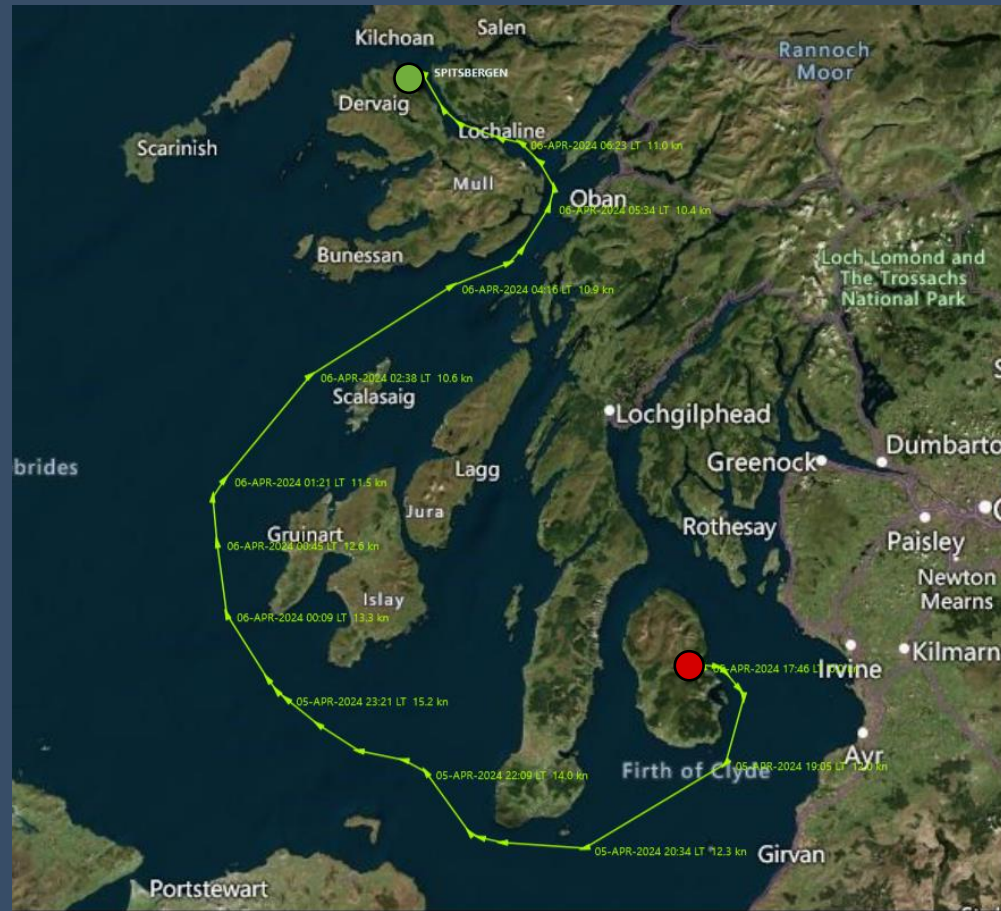

H V

MS SPITSBERGEN

SBGRB2403 - BRITISH ISLES CRUISE -
SCOTTISH WHISKY TRAIL & IRISH SEA
EXPEDITION

MARCH 31ST — APRIL 10TH 2024

Our Voyage

Glasgow to Ballycastle

31 Mar – 1 April 2024

- Glasgow
- Ballycastle

- Douglas
- Dublin

Dublin to Isle of Arran 04 April – 05 April 2024

- Dublin
- Isle of Arran

Isle of Arran to Tobermory 05 April – 06 April 2024

- Isle of Arran
- Tobermory

Tobermory to Craignure 06 April – 07 April 2024

- Tobermory
- Craignure

Craignure to Oban 07 April – 08 April 2024

- Craignure
- Oban

Oban to Islay

08 April – 09 April 2024

- Oban
- Islay

Islay to Glasgow

00 April – 10 April 2024

● Islay

● Glasgow