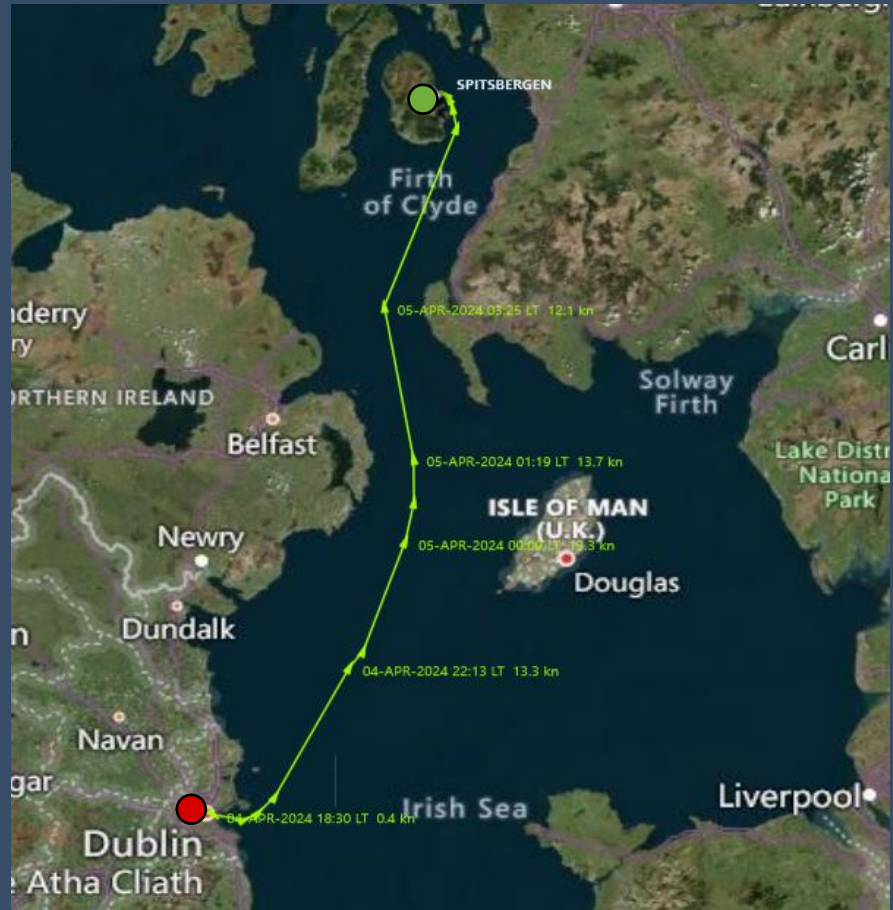

H V

MS SPITSBERGEN

SBGRB2403 - BRITISH ISLES CRUISE -
SCOTTISH WHISKY TRAIL & IRISH SEA
EXPEDITION

MARCH 31ST — APRIL 10TH 2024

Our Voyage

Glasgow to Ballycastle

31 Mar – 1 April 2024

- Glasgow
- Ballycastle

Ballycastle to Belfast

1 April – 2 April 2024

- Ballycastle
- Belfast

Belfast to Douglas

2 April – 3 April 2024

- Belfast
- Douglas (Isle of Man)

Douglas to Dublin

03 April – 04 April 2024

- Douglas
- Dublin

Dublin to Isle of Arran 04 April – 05 April 2024

- Dublin
- Isle of Arran

Isle of Arran to Tobermory 05 April – 06 April 2024

- Isle of Arran
- Tobermory

Tobermory to Craignure 06 April – 07 April 2024

- Tobermory
- Craignure

Craignure to Oban 07 April – 08 April 2024

- Craignure
- Oban

Oban to Islay

08 April – 09 April 2024

- Oban
- Islay

Islay to Glasgow

00 April – 10 April 2024