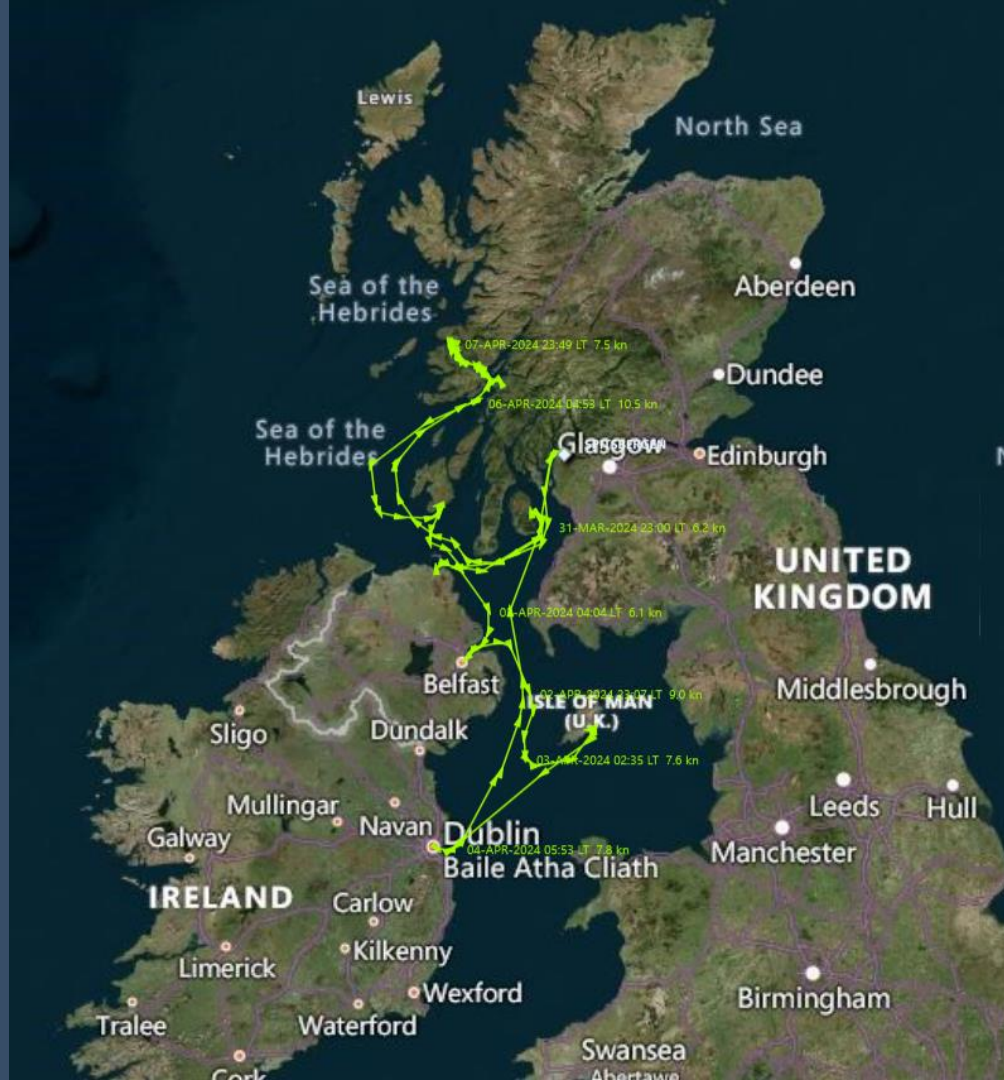

H V

MS SPITSBERGEN

SBGRB2403 - BRITISH ISLES CRUISE -
SCOTTISH WHISKY TRAIL & IRISH SEA
EXPEDITION

MARCH 31ST — APRIL 10TH 2024

Our Voyage

Glasgow to Ballycastle

31 Mar – 1 April 2024

- Glasgow
- Ballycastle

Ballycastle to Belfast

1 April – 2 April 2024

- Ballycastle
- Belfast

Belfast to Douglas

2 April – 3 April 2024

- Belfast
- Douglas (Isle of Man)

Douglas to Dublin

03 April – 04 April 2024

- Douglas
- Dublin

Dublin to Isle of Arran 04 April – 05 April 2024

- Dublin
- Isle of Arran

Isle of Arran to Tobermory 05 April – 06 April 2024

- Isle of Arran
- Tobermory

Tobermory to Craignure 06 April – 07 April 2024

- Tobermory
- Craignure

Craignure to Oban 07 April – 08 April 2024

- Craignure
- Oban

Oban to Islay

08 April – 09 April 2024

- Oban
- Islay

Islay to Glasgow

00 April – 10 April 2024