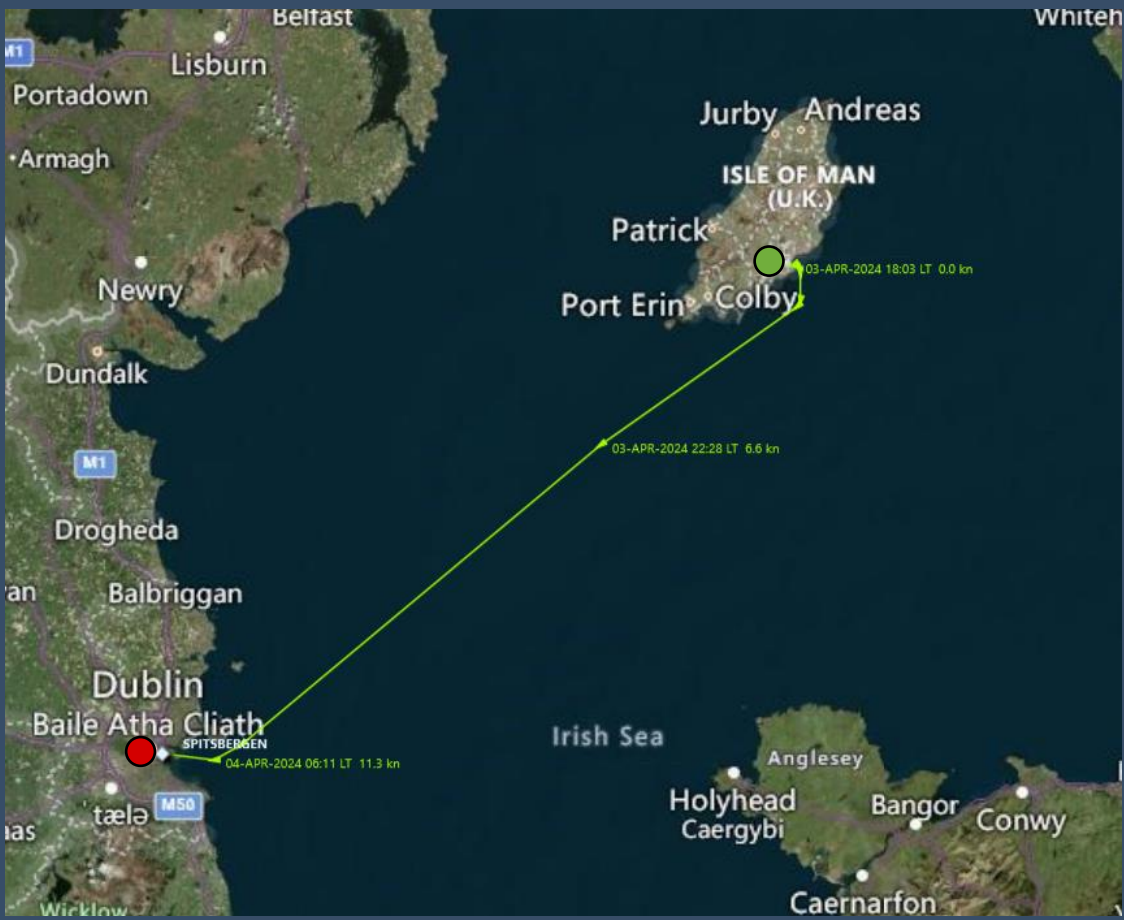

H V

MS SPITSBERGEN

SBGRB2403 - BRITISH ISLES CRUISE -
SCOTTISH WHISKY TRAIL & IRISH SEA
EXPEDITION

MARCH 31ST — APRIL 10TH 2024

Our Voyage

Glasgow to Ballycastle

31 Mar – 1 April 2024

- Glasgow
- Ballycastle

Ballycastle to Belfast

1 April – 2 April 2024

- Ballycastle
- Belfast

Belfast to Douglas

2 April – 3 April 2024

- Belfast
- Douglas (Isle of Man)

Douglas to Dublin

03 April – 04 April 2024

- Douglas
- Dublin

Dublin to Isle of Arran 04 April – 05 April 2024

- Dublin
- Isle of Arran

Isle of Arran to Tobermory 05 April – 06 April 2024

- Isle of Arran
- Tobermory

Tobermory to Craignure 06 April – 07 April 2024

- Tobermory
- Craignure

Craignure to Oban 07 April – 08 April 2024

- Craignure
- Oban

Oban to Islay

08 April – 09 April 2024

- Oban
- Islay

Islay to Glasgow

00 April – 10 April 2024