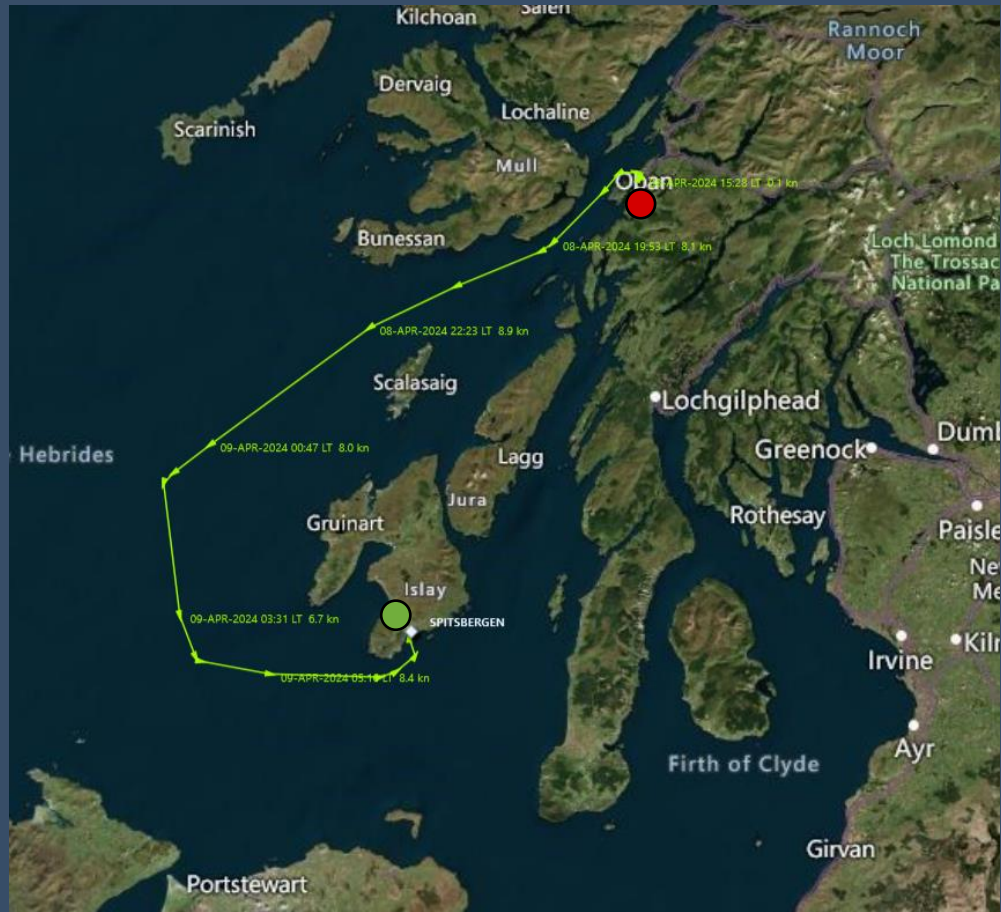

H V

MS SPITSBERGEN

SBGRB2403 - BRITISH ISLES CRUISE -
SCOTTISH WHISKY TRAIL & IRISH SEA
EXPEDITION

MARCH 31ST — APRIL 10TH 2024

Our Voyage

Glasgow to Ballycastle

31 Mar – 1 April 2024

- Glasgow
- Ballycastle

- Douglas
- Dublin

Dublin to Isle of Arran 04 April – 05 April 2024

- Dublin
- Isle of Arran

Isle of Arran to Tobermory 05 April – 06 April 2024

- Isle of Arran
- Tobermory

Tobermory to Craignure 06 April – 07 April 2024

- Tobermory
- Craignure

Craignure to Oban 07 April – 08 April 2024

- Craignure
- Oban

Oban to Islay

08 April – 09 April 2024

- Oban
- Islay

Islay to Glasgow

00 April – 10 April 2024

● Islay

● Glasgow