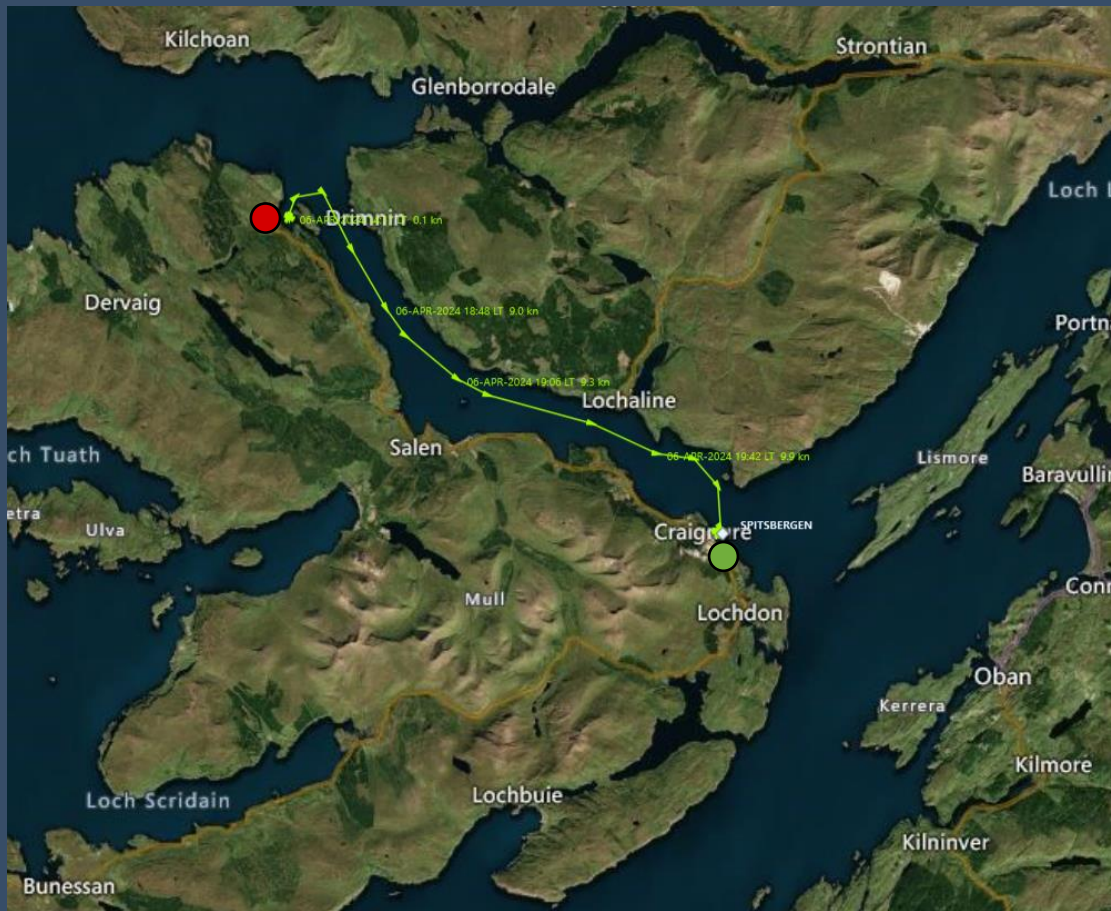

- Douglas
- Dublin

Dublin to Isle of Arran 04 April – 05 April 2024

- Dublin
- Isle of Arran

Isle of Arran to Tobermory 05 April – 06 April 2024

- Isle of Arran
- Tobermory

Tobermory to Craignure 06 April – 07 April 2024

- Tobermory
- Craignure

Craignure to Oban 07 April – 08 April 2024

- Craignure
- Oban

Oban to Islay

08 April – 09 April 2024

- Oban
- Islay

Islay to Glasgow

00 April – 10 April 2024

● Islay

● Glasgow